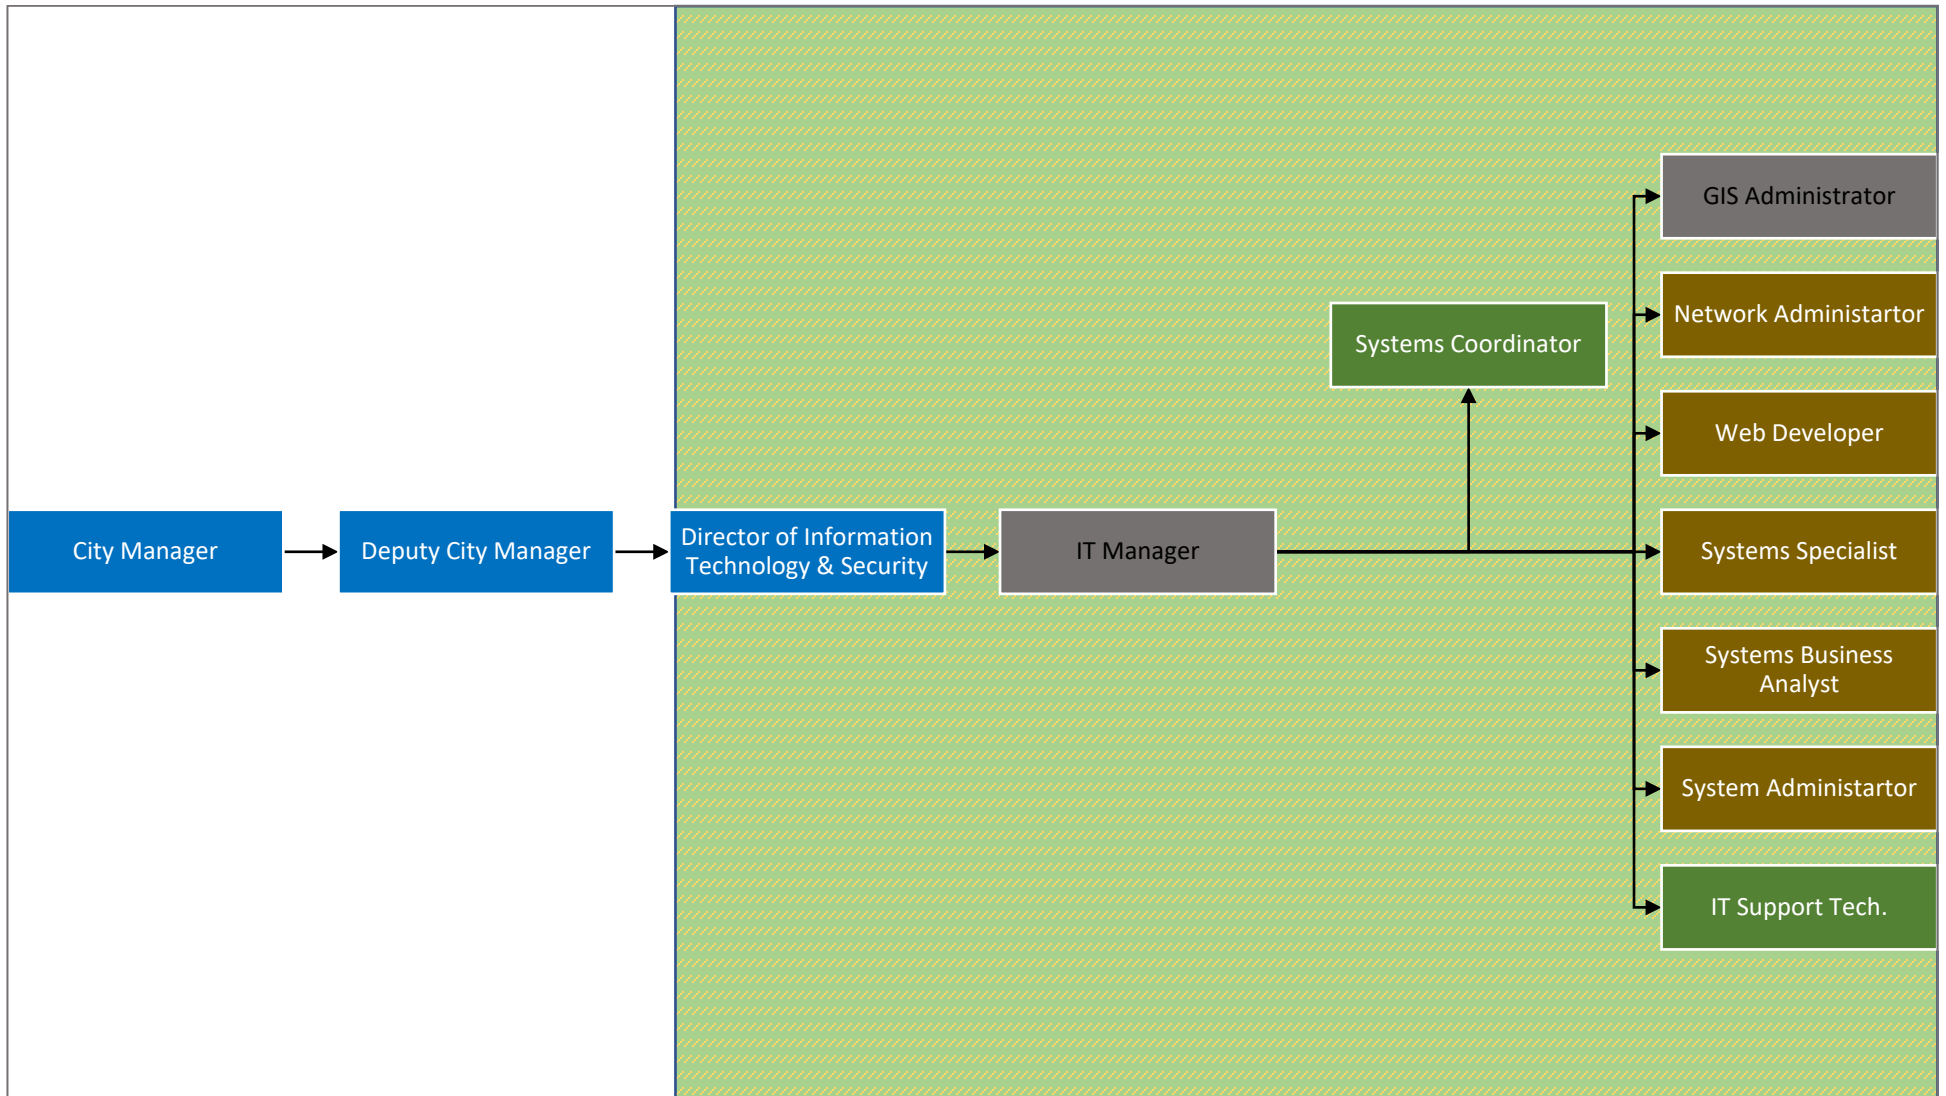

Organizational Chart (Proposed)

Key: Information Technology & Security Department:

AME:

CPSA/SEIU 721:

AFSCME 809 FT: