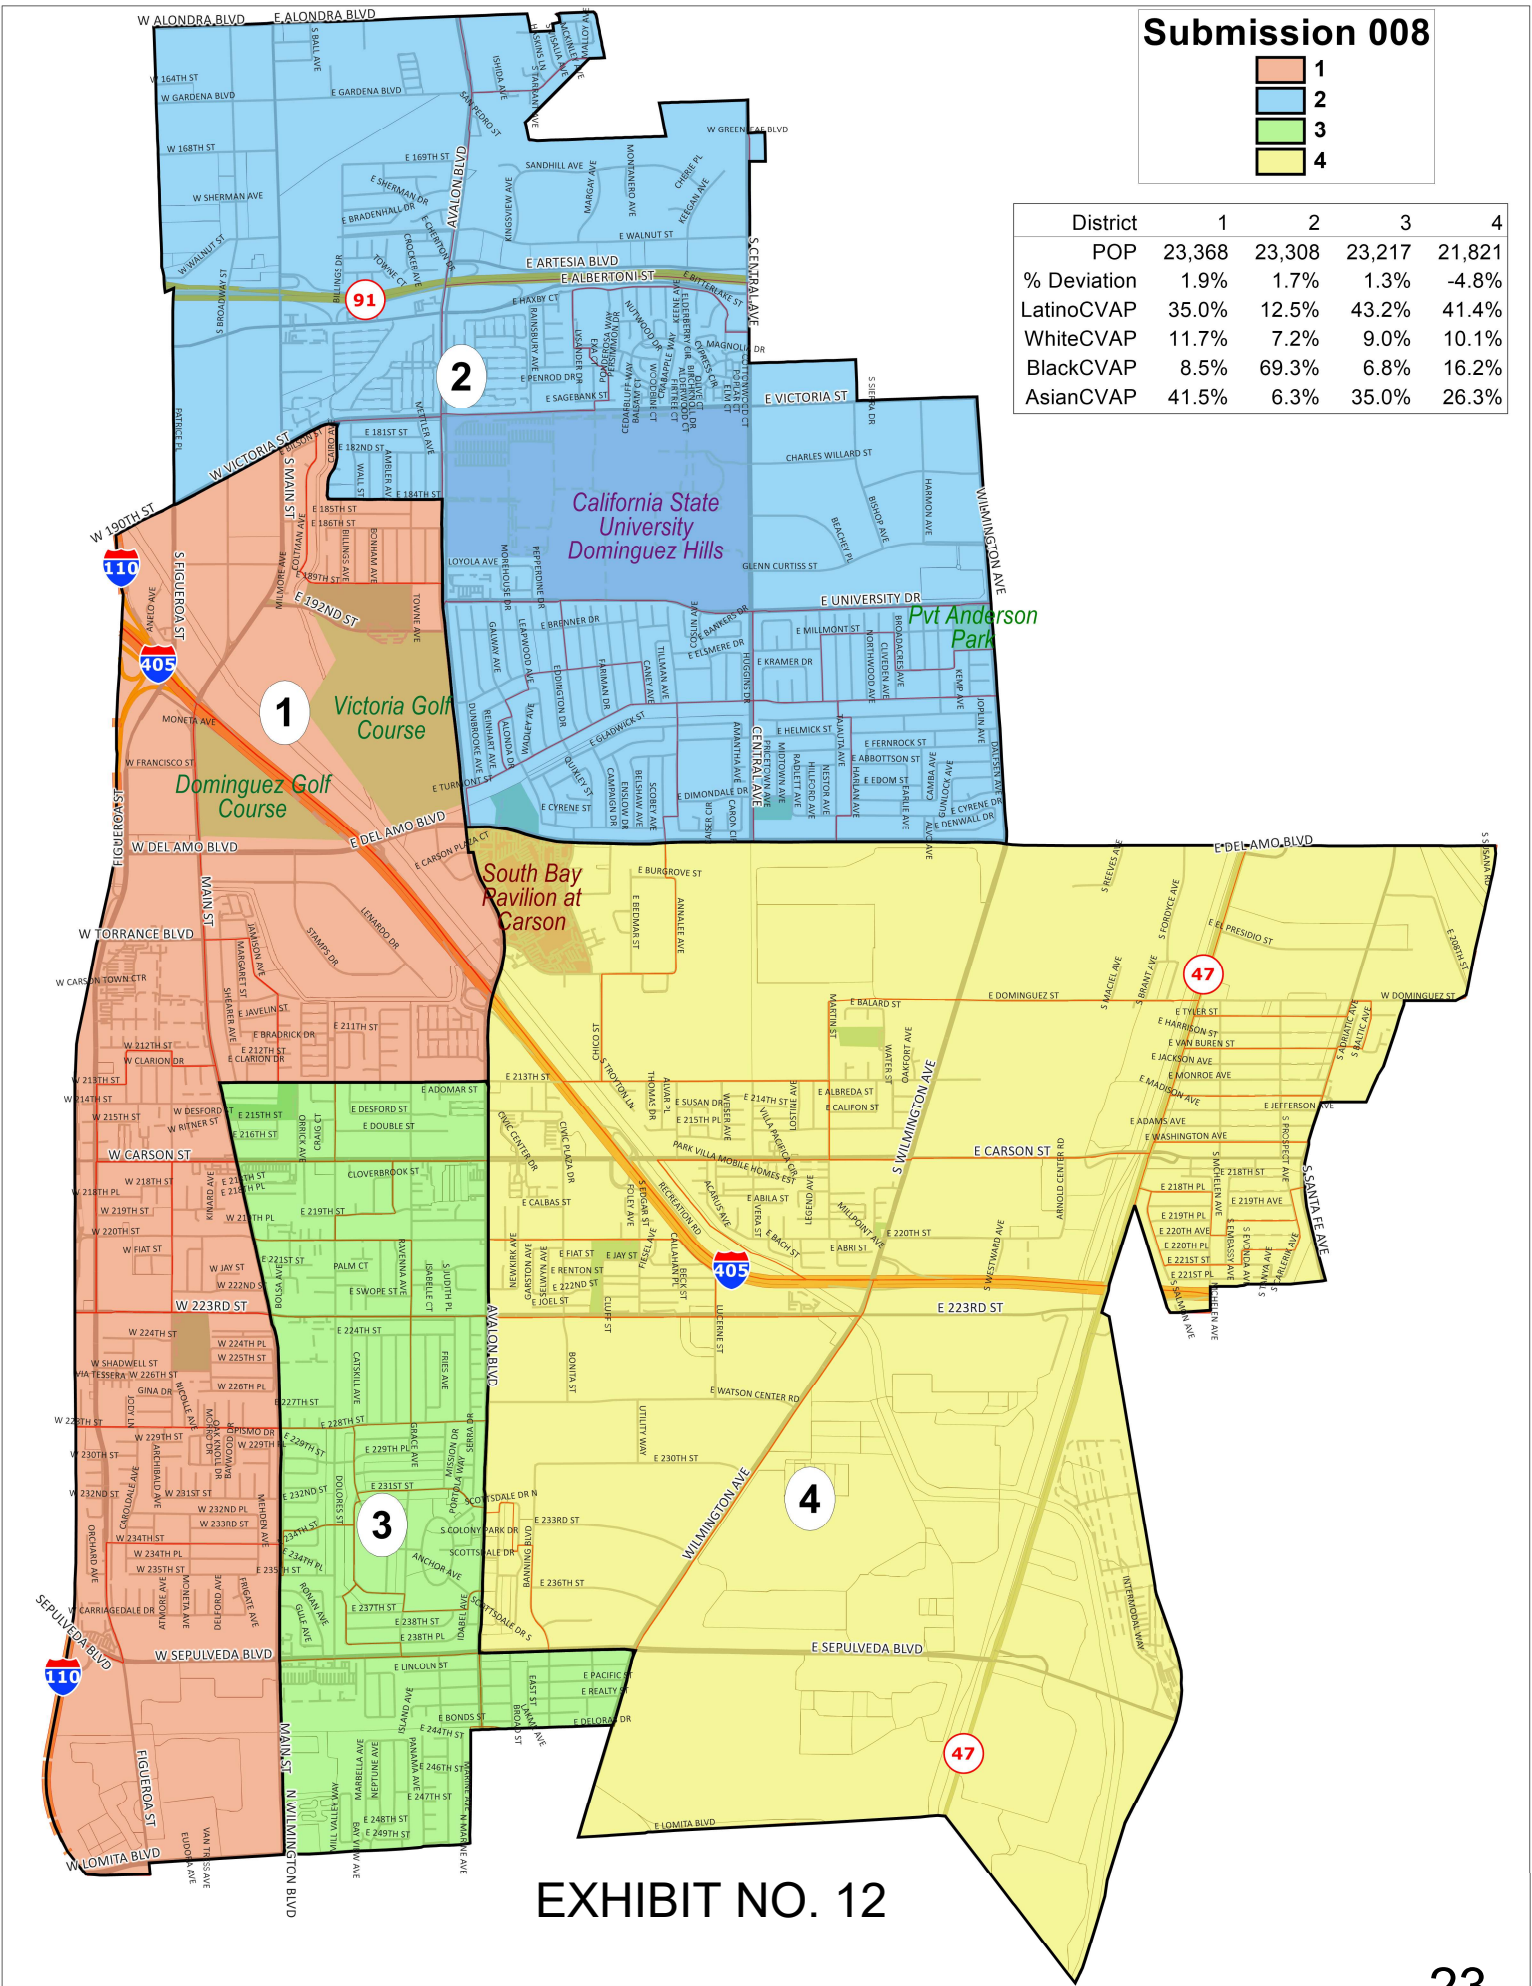

# Submission 008

District	1	2	3	4
POP	23,368	23,308	23,217	21,821
% Deviation	1.9%	1.7%	1.3%	-4.8%
LatinoCVAP	35.0%	12.5%	43.2%	41.4%
WhiteCVAP	11.7%	7.2%	9.0%	10.1%
BlackCVAP	8.5%	69.3%	6.8%	16.2%
AsianCVAP	41.5%	6.3%	35.0%	26.3%

EXHIBIT NO. 12