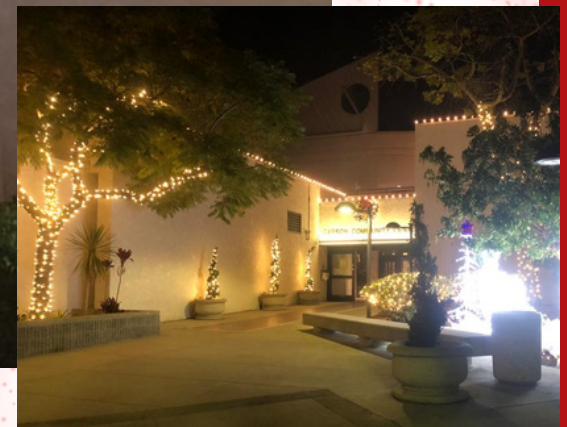

## **Additions**

- 8FT Red Lighted Bow
- 36" Lighted tear drop sprays (Qty. 2)
- 8FT Red Lighted Sleigh
- 14FT Happy Holidays Sign

Warm White Eave Lighting (275FT)

Warm White Lights in the bushes & Small Trees

Small Trunk Wrapped with Warm White LED Lights

6FT cool white LED Deer (Qty. 2) and 8FT cool White LED Branch Trees

6FT wreath decorated with Red, Burgundy & Gold ornaments.

Warm White Eave Lighting (275FT)  
Warm White Lights in the bushes & Small Trees  
Small Trunk Wrapped with Warm White LED Lights  
6FT cool white LED Deer (Qty. 2) and 8FT cool White LED Branch Trees  
6FT wreath decorated with Red, Burgundy & Gold ornaments.