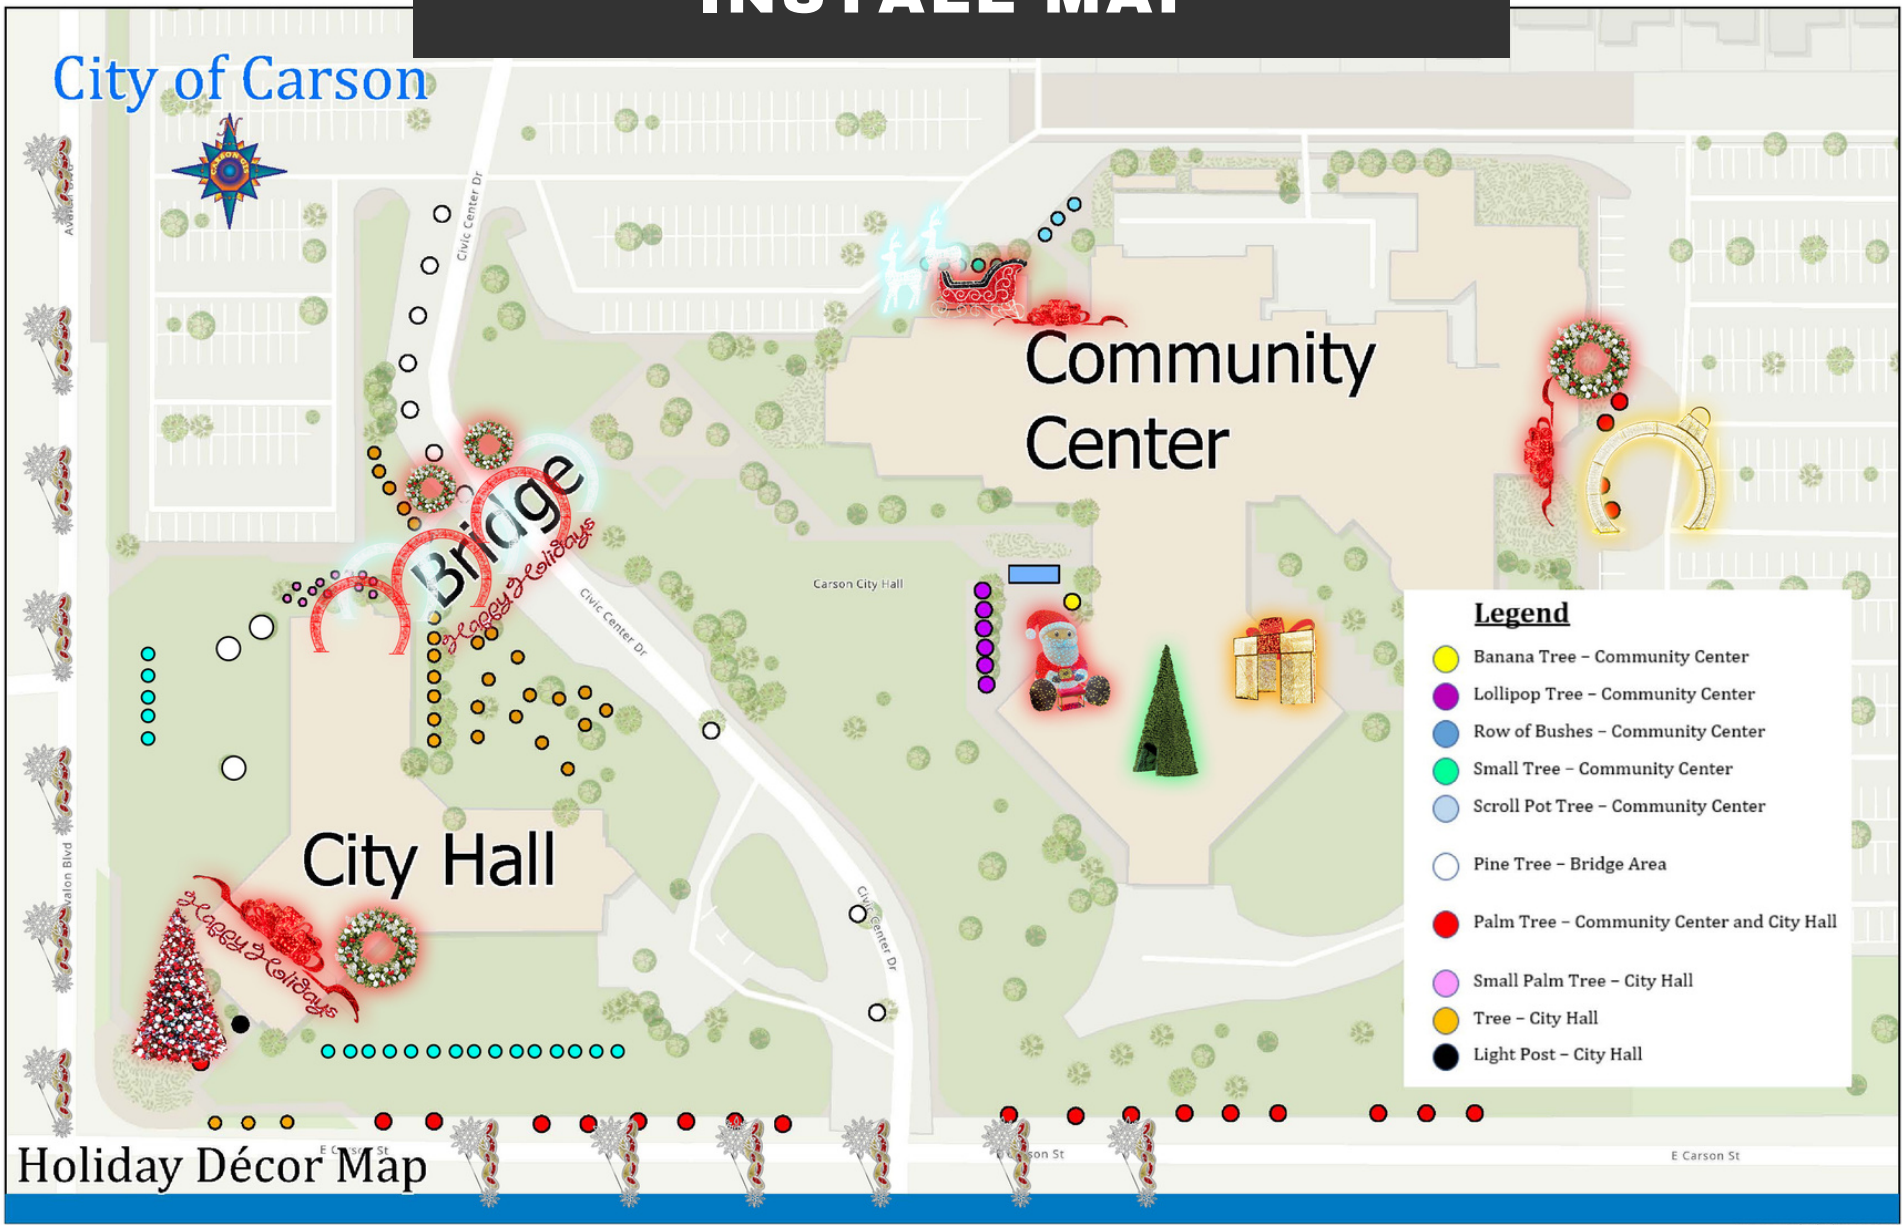

# CITY OF CARSON 2023 TREE WRAPS

City of Carson

Community Center

City Hall

Bridge

### Legend

- Banana Tree - Community Center
- Lollipop Tree - Community Center
- Row of Bushes - Community Center
- Small Tree - Community Center
- Scroll Pot Tree - Community Center
- Pine Tree - Bridge Area
- Palm Tree - Community Center and City Hall
- Small Palm Tree - City Hall
- Tree - City Hall
- Light Post - City Hall

Holiday Décor Map

# CITY OF CARSON FULL SCOPE INSTALL MAP

City of Carson

**Legend**

- Banana Tree – Community Center
- Lollipop Tree – Community Center
- Row of Bushes – Community Center
- Small Tree – Community Center
- Scroll Pot Tree – Community Center
- Pine Tree – Bridge Area
- Palm Tree – Community Center and City Hall
- Small Palm Tree – City Hall
- Tree – City Hall
- Light Post – City Hall