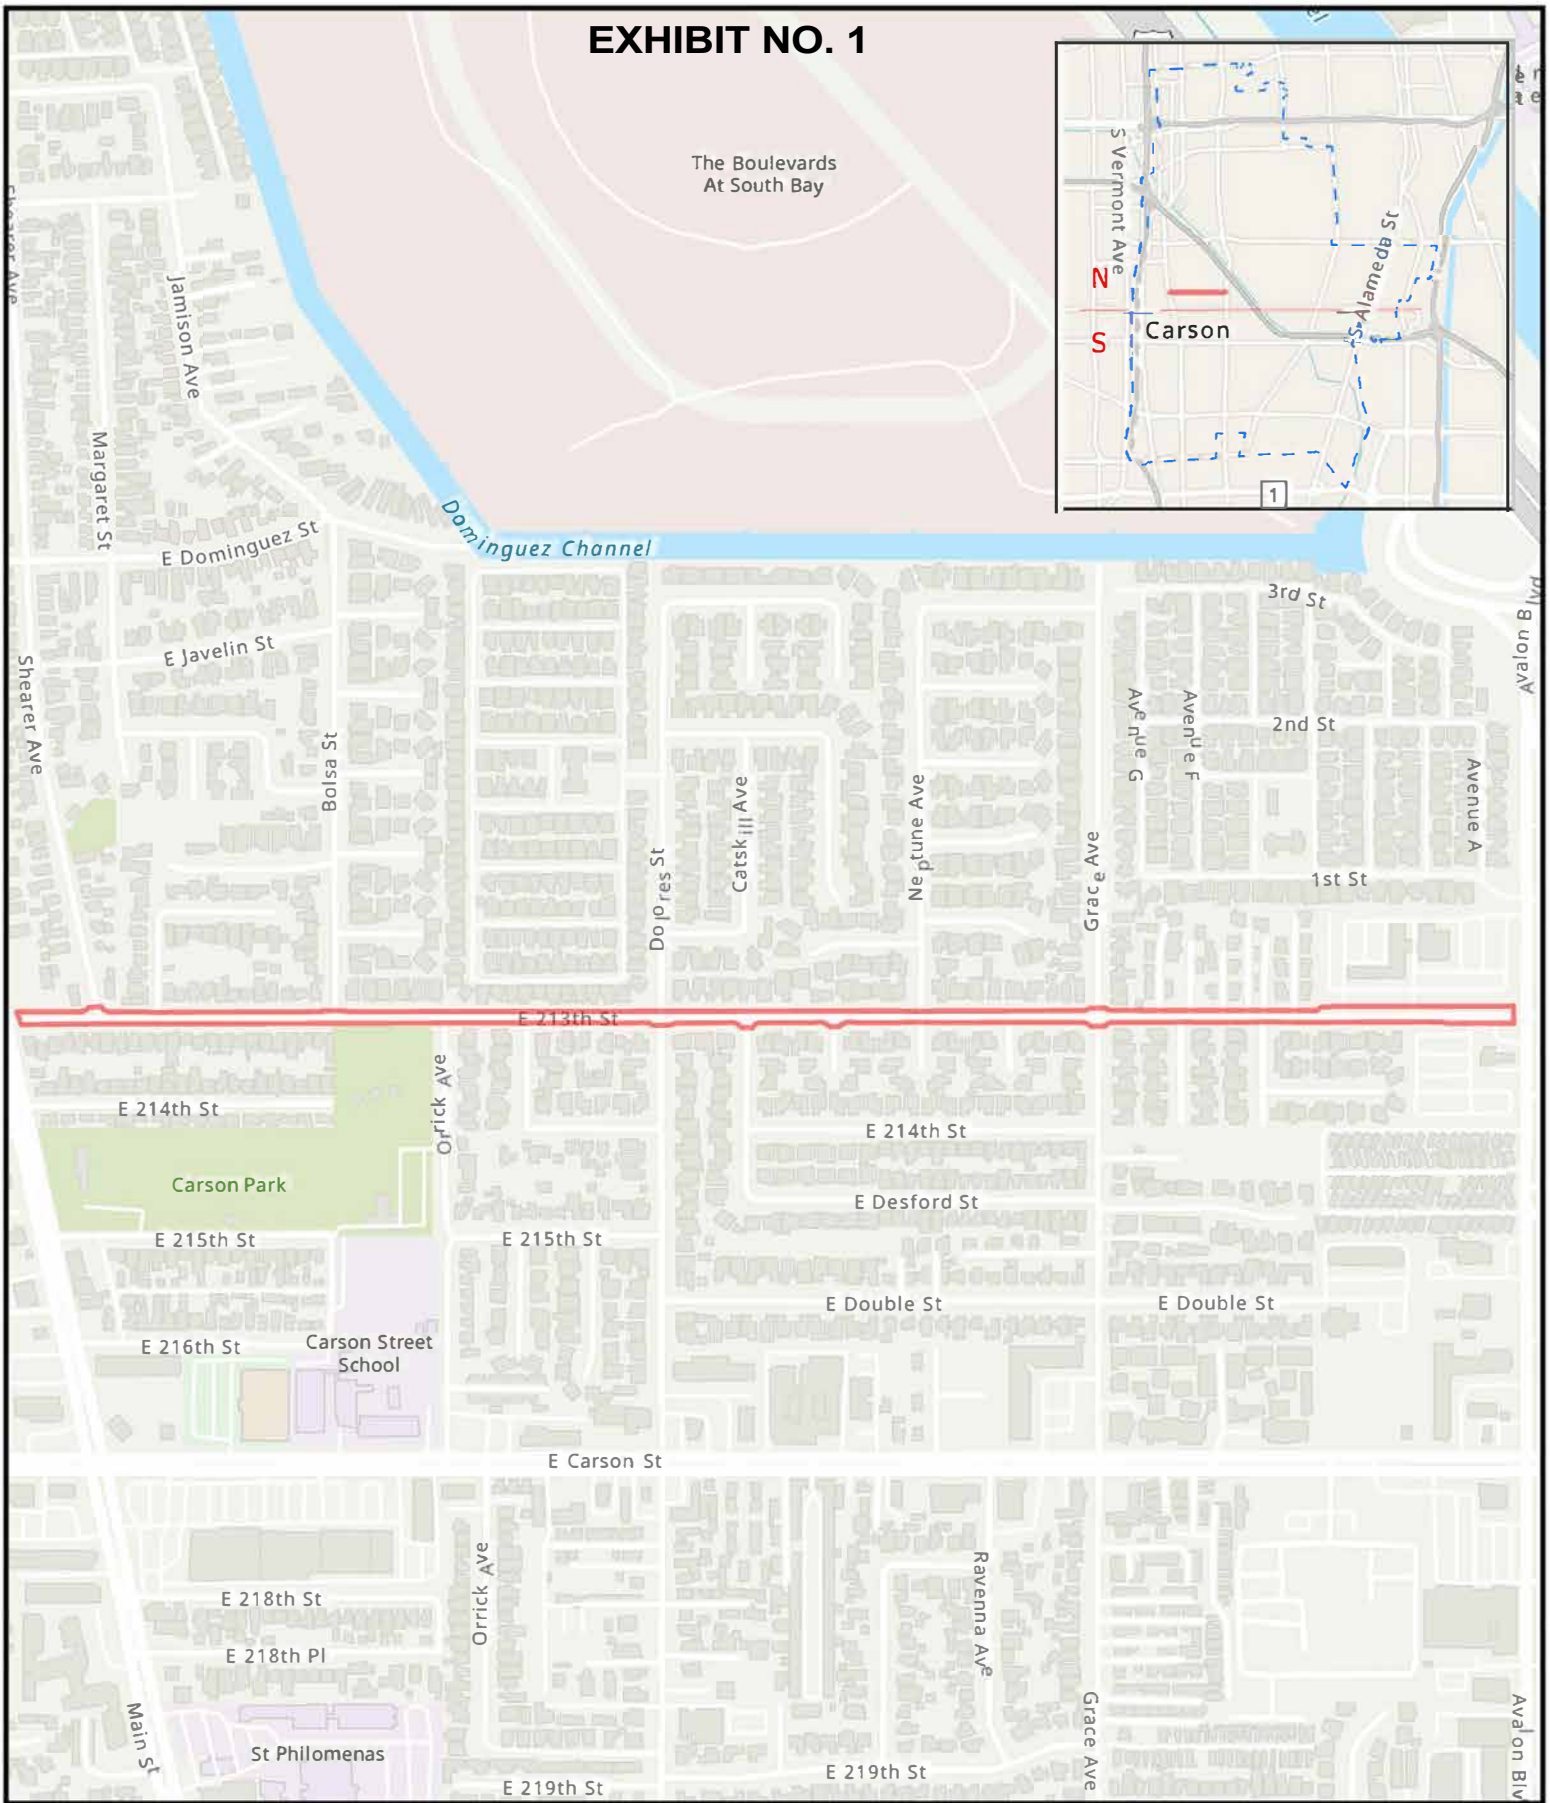

# EXHIBIT NO. 1

Location Map  
Project No. 1722  
FY 2024/2025 - 213th Street Rehabilitation  
Main St to Avalon Blvd