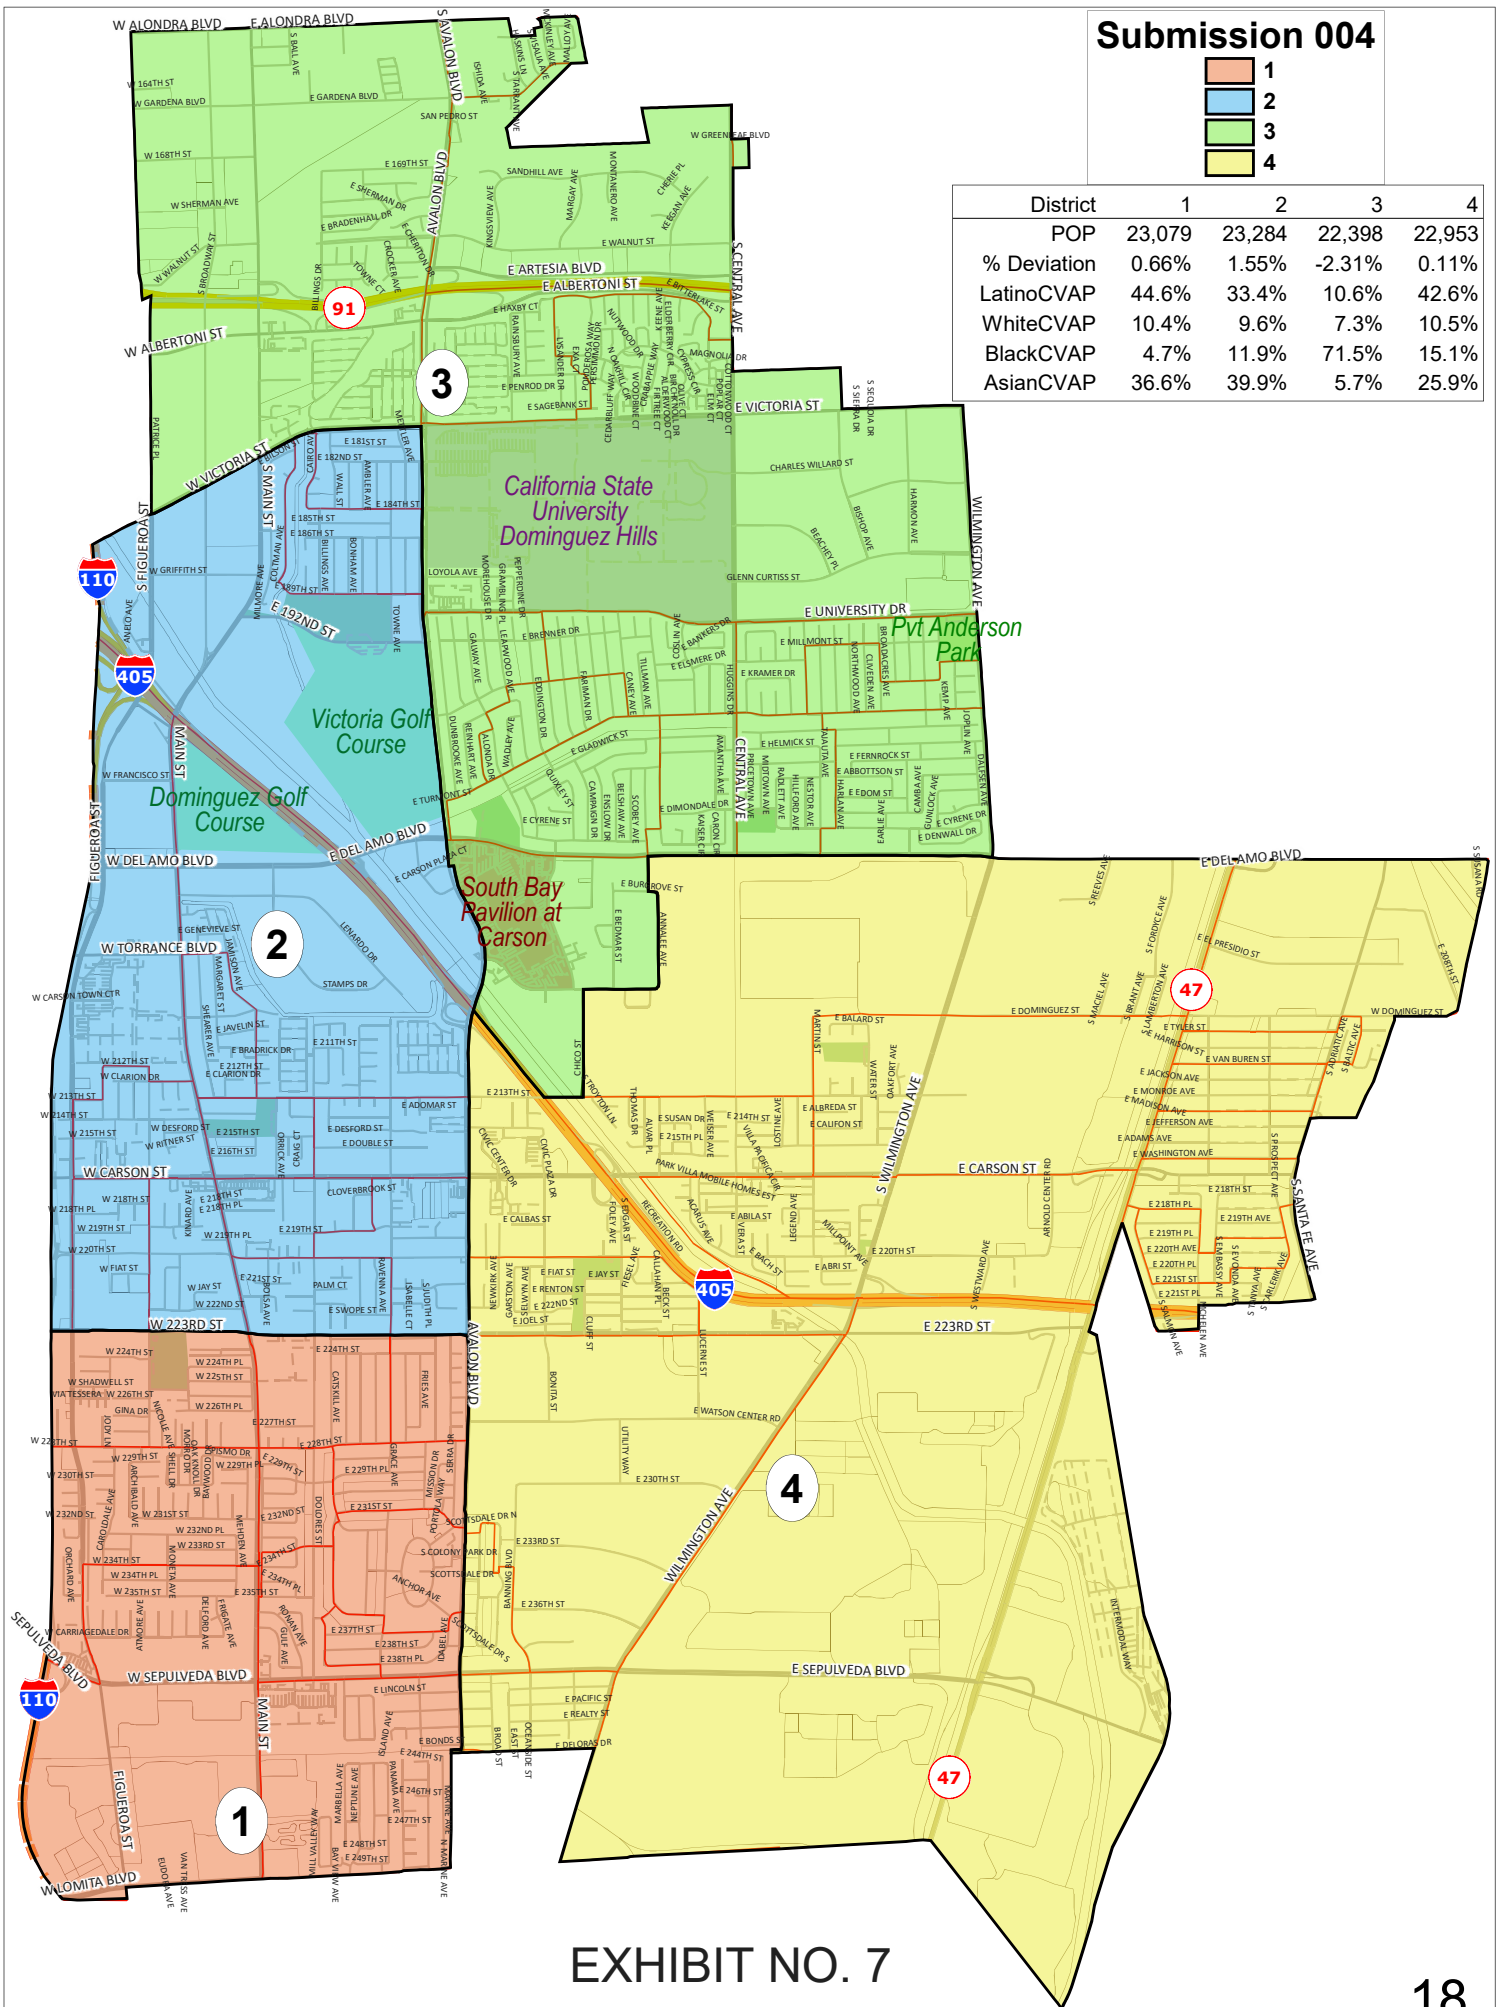

Submission 004

District	1	2	3	4
POP	23,079	23,284	22,398	22,953
% Deviation	0.66%	1.55%	-2.31%	0.11%
LatinoCVAP	44.6%	33.4%	10.6%	42.6%
WhiteCVAP	10.4%	9.6%	7.3%	10.5%
BlackCVAP	4.7%	11.9%	71.5%	15.1%
AsianCVAP	36.6%	39.9%	5.7%	25.9%

EXHIBIT NO. 7