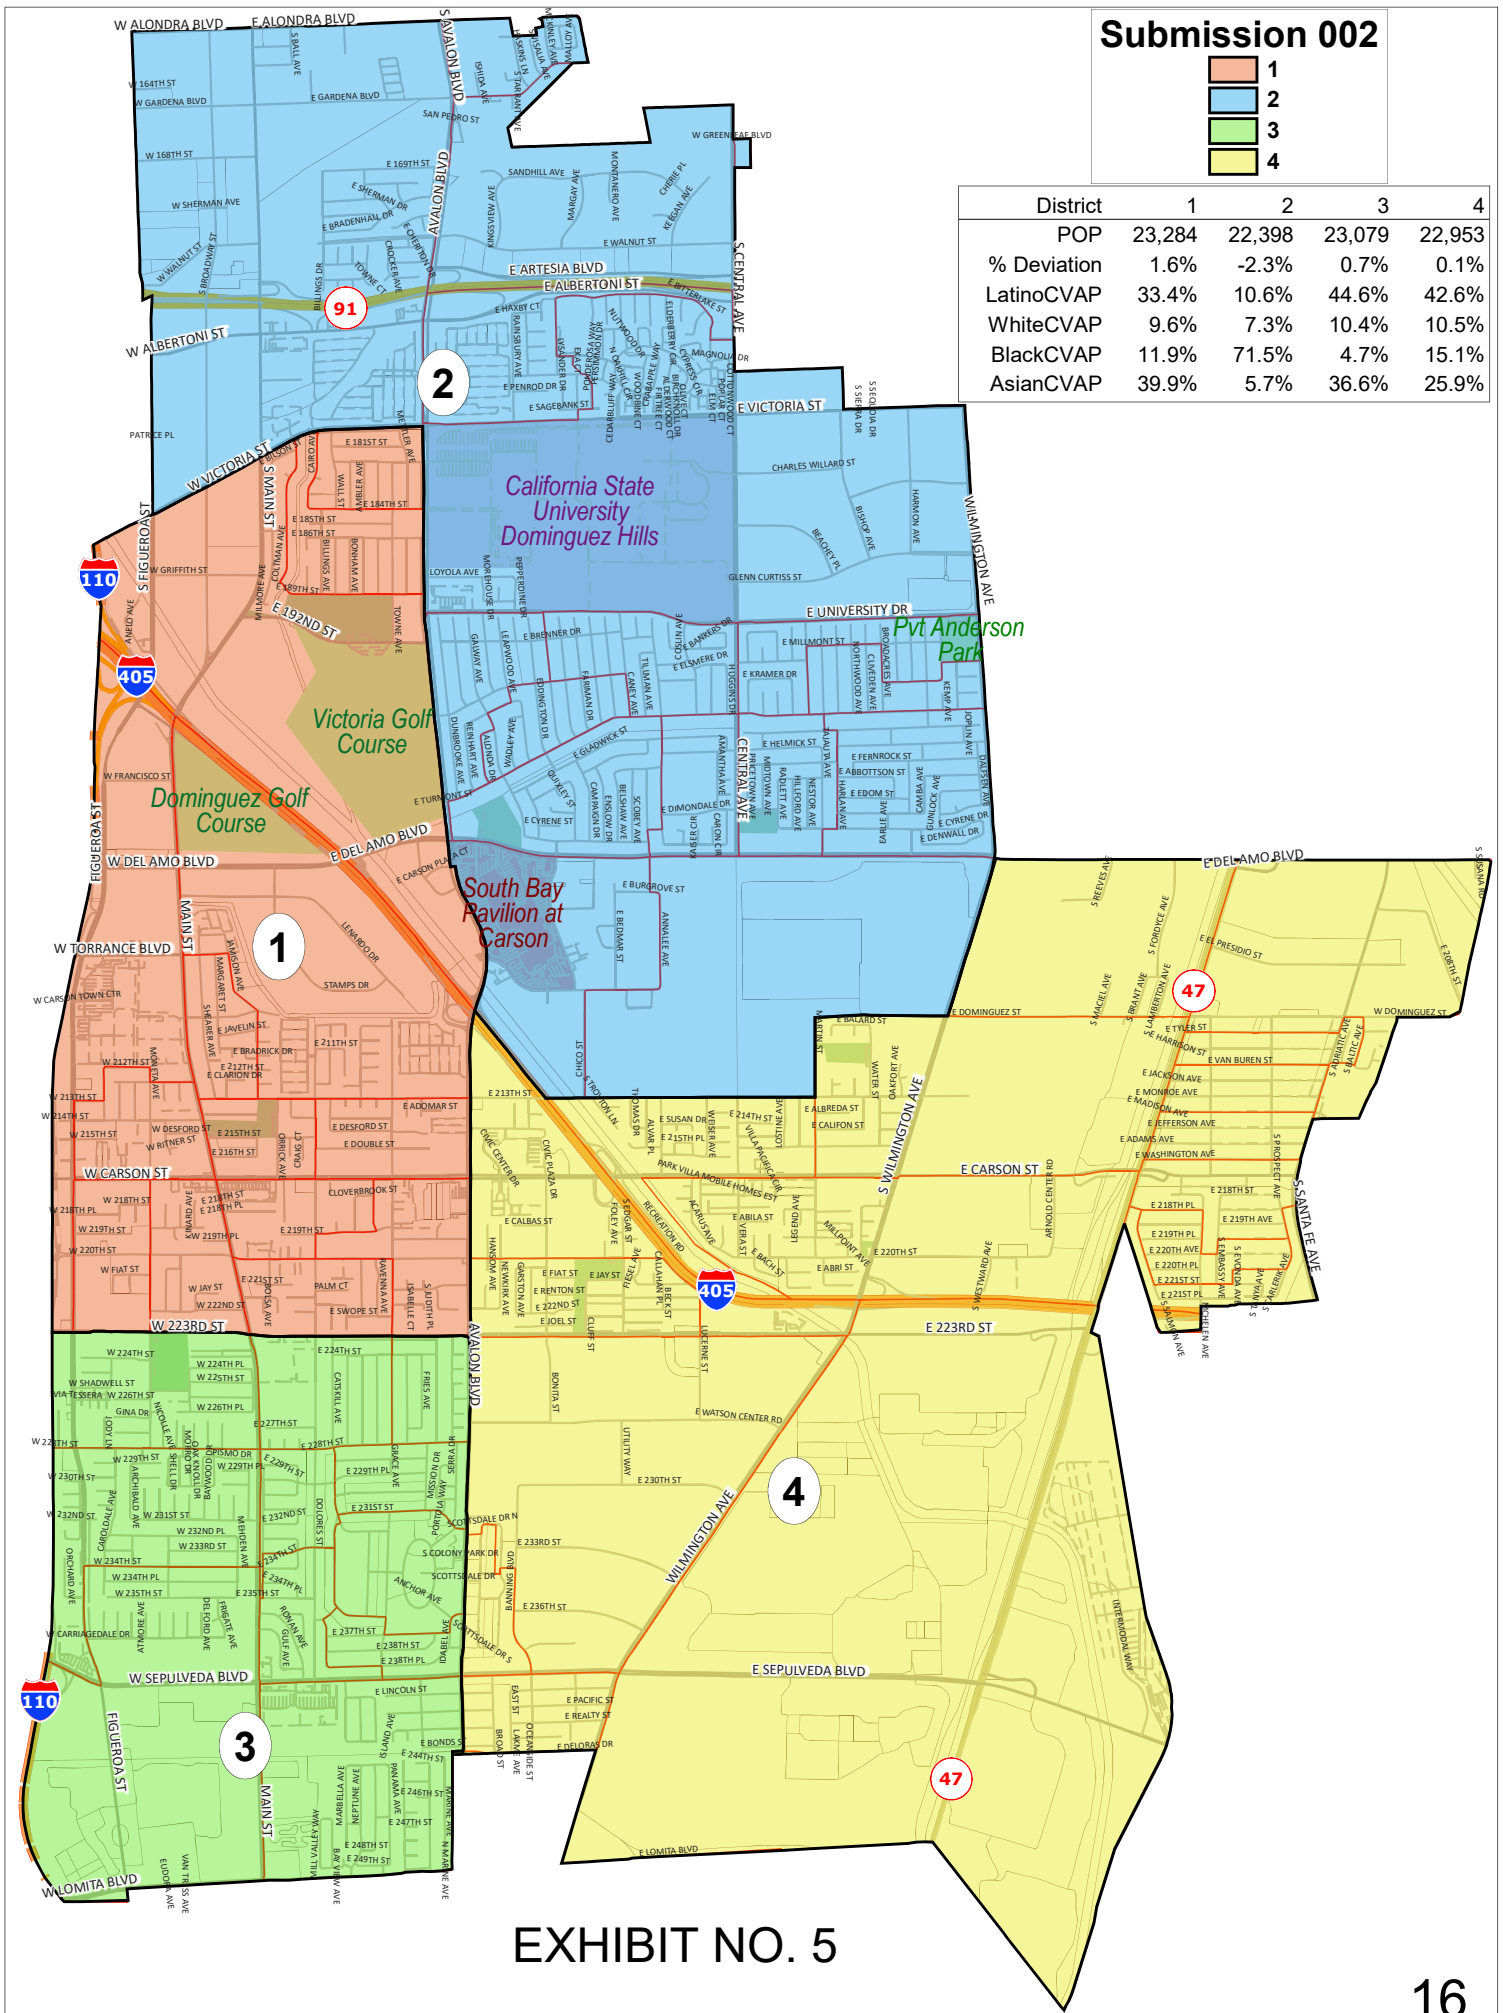

Submission 002

District	1	2	3	4
POP	23,284	22,398	23,079	22,953
% Deviation	1.6%	-2.3%	0.7%	0.1%
LatinoCVAP	33.4%	10.6%	44.6%	42.6%
WhiteCVAP	9.6%	7.3%	10.4%	10.5%
BlackCVAP	11.9%	71.5%	4.7%	15.1%
AsianCVAP	39.9%	5.7%	36.6%	25.9%

EXHIBIT NO. 5