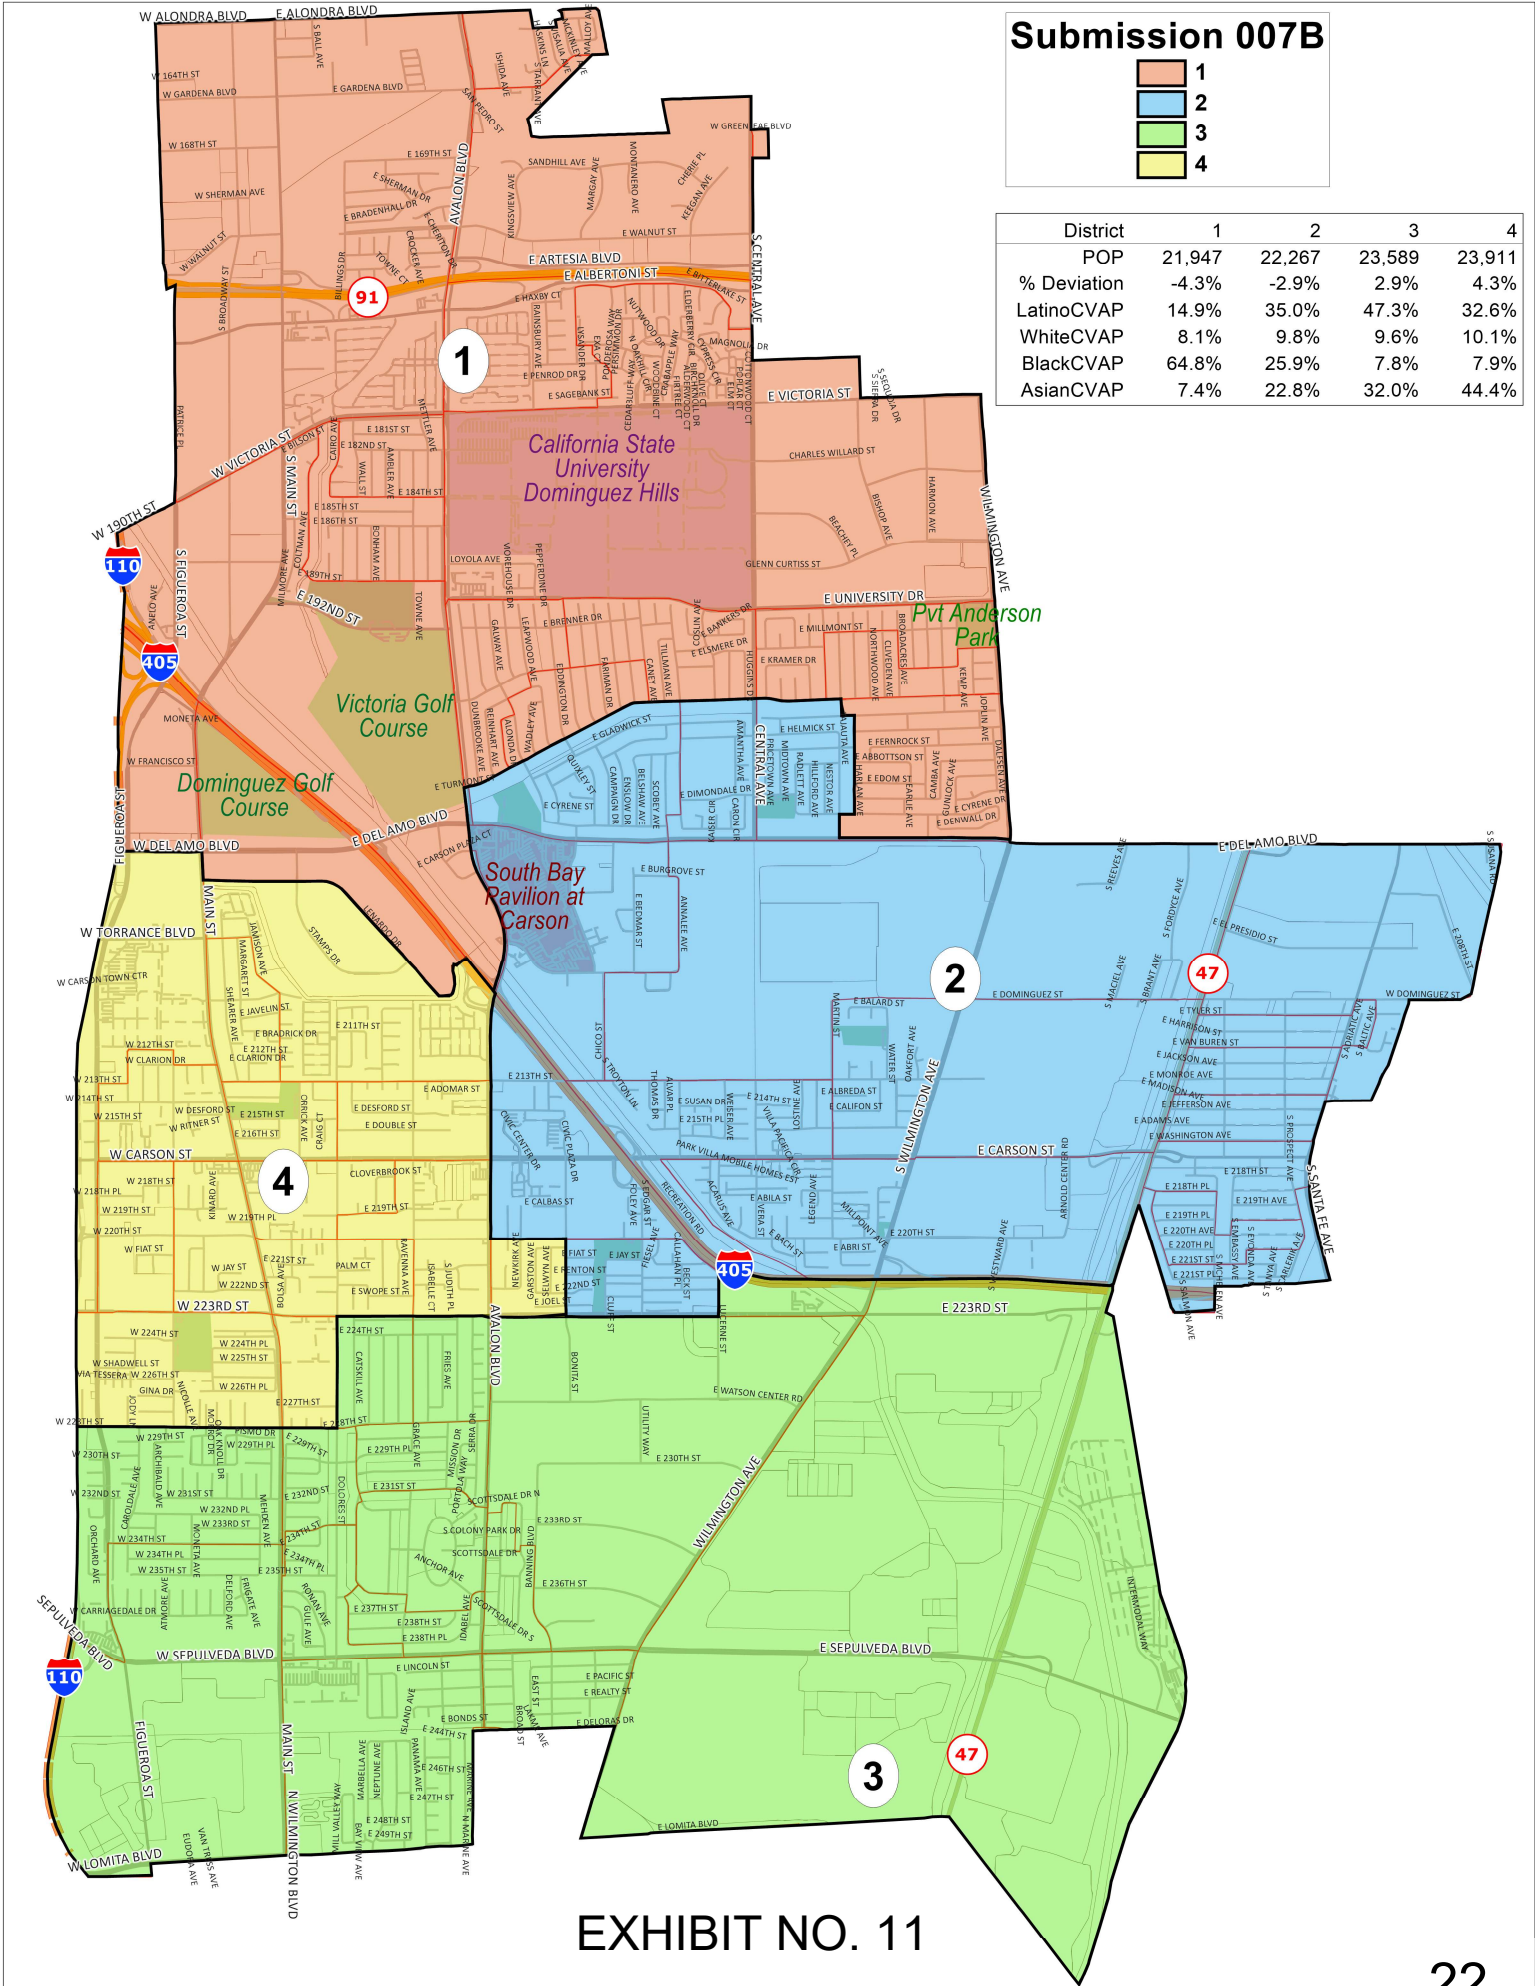

Submission 007B

District	1	2	3	4
POP	21,947	22,267	23,589	23,911
% Deviation	-4.3%	-2.9%	2.9%	4.3%
LatinoCVAP	14.9%	35.0%	47.3%	32.6%
WhiteCVAP	8.1%	9.8%	9.6%	10.1%
BlackCVAP	64.8%	25.9%	7.8%	7.9%
AsianCVAP	7.4%	22.8%	32.0%	44.4%

EXHIBIT NO. 11