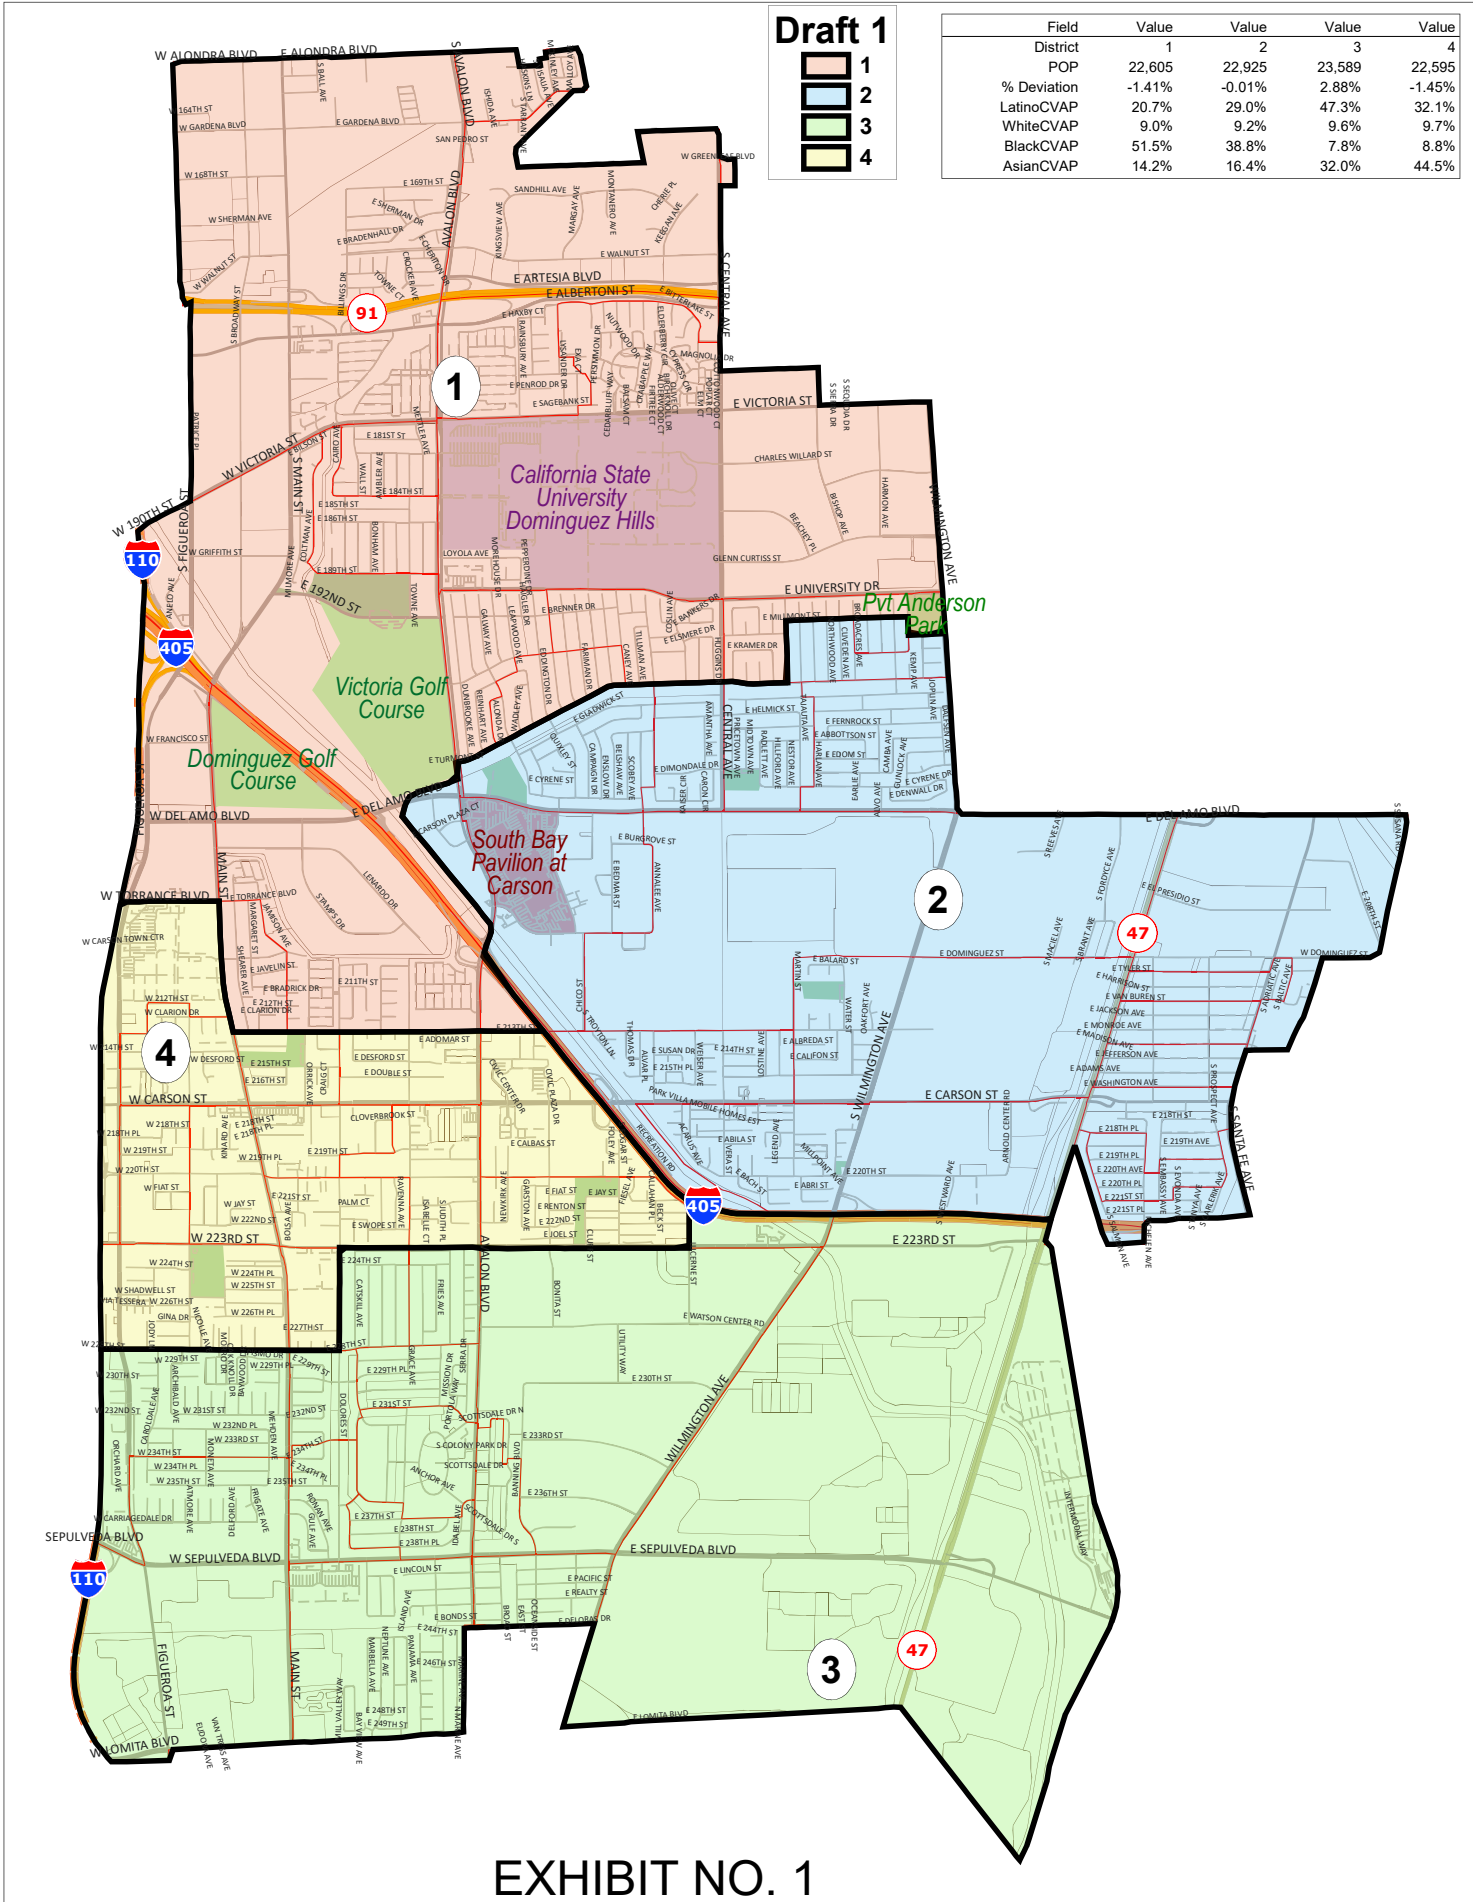

Draft 1

Field	Value	Value	Value	Value
District	1	2	3	4
POP	22,605	22,925	23,589	22,595
% Deviation	-1.41%	-0.01%	2.88%	-1.45%
LatinoCVAP	20.7%	29.0%	47.3%	32.1%
WhiteCVAP	9.0%	9.2%	9.6%	9.7%
BlackCVAP	51.5%	38.8%	7.8%	8.8%
AsianCVAP	14.2%	16.4%	32.0%	44.5%

EXHIBIT NO. 1