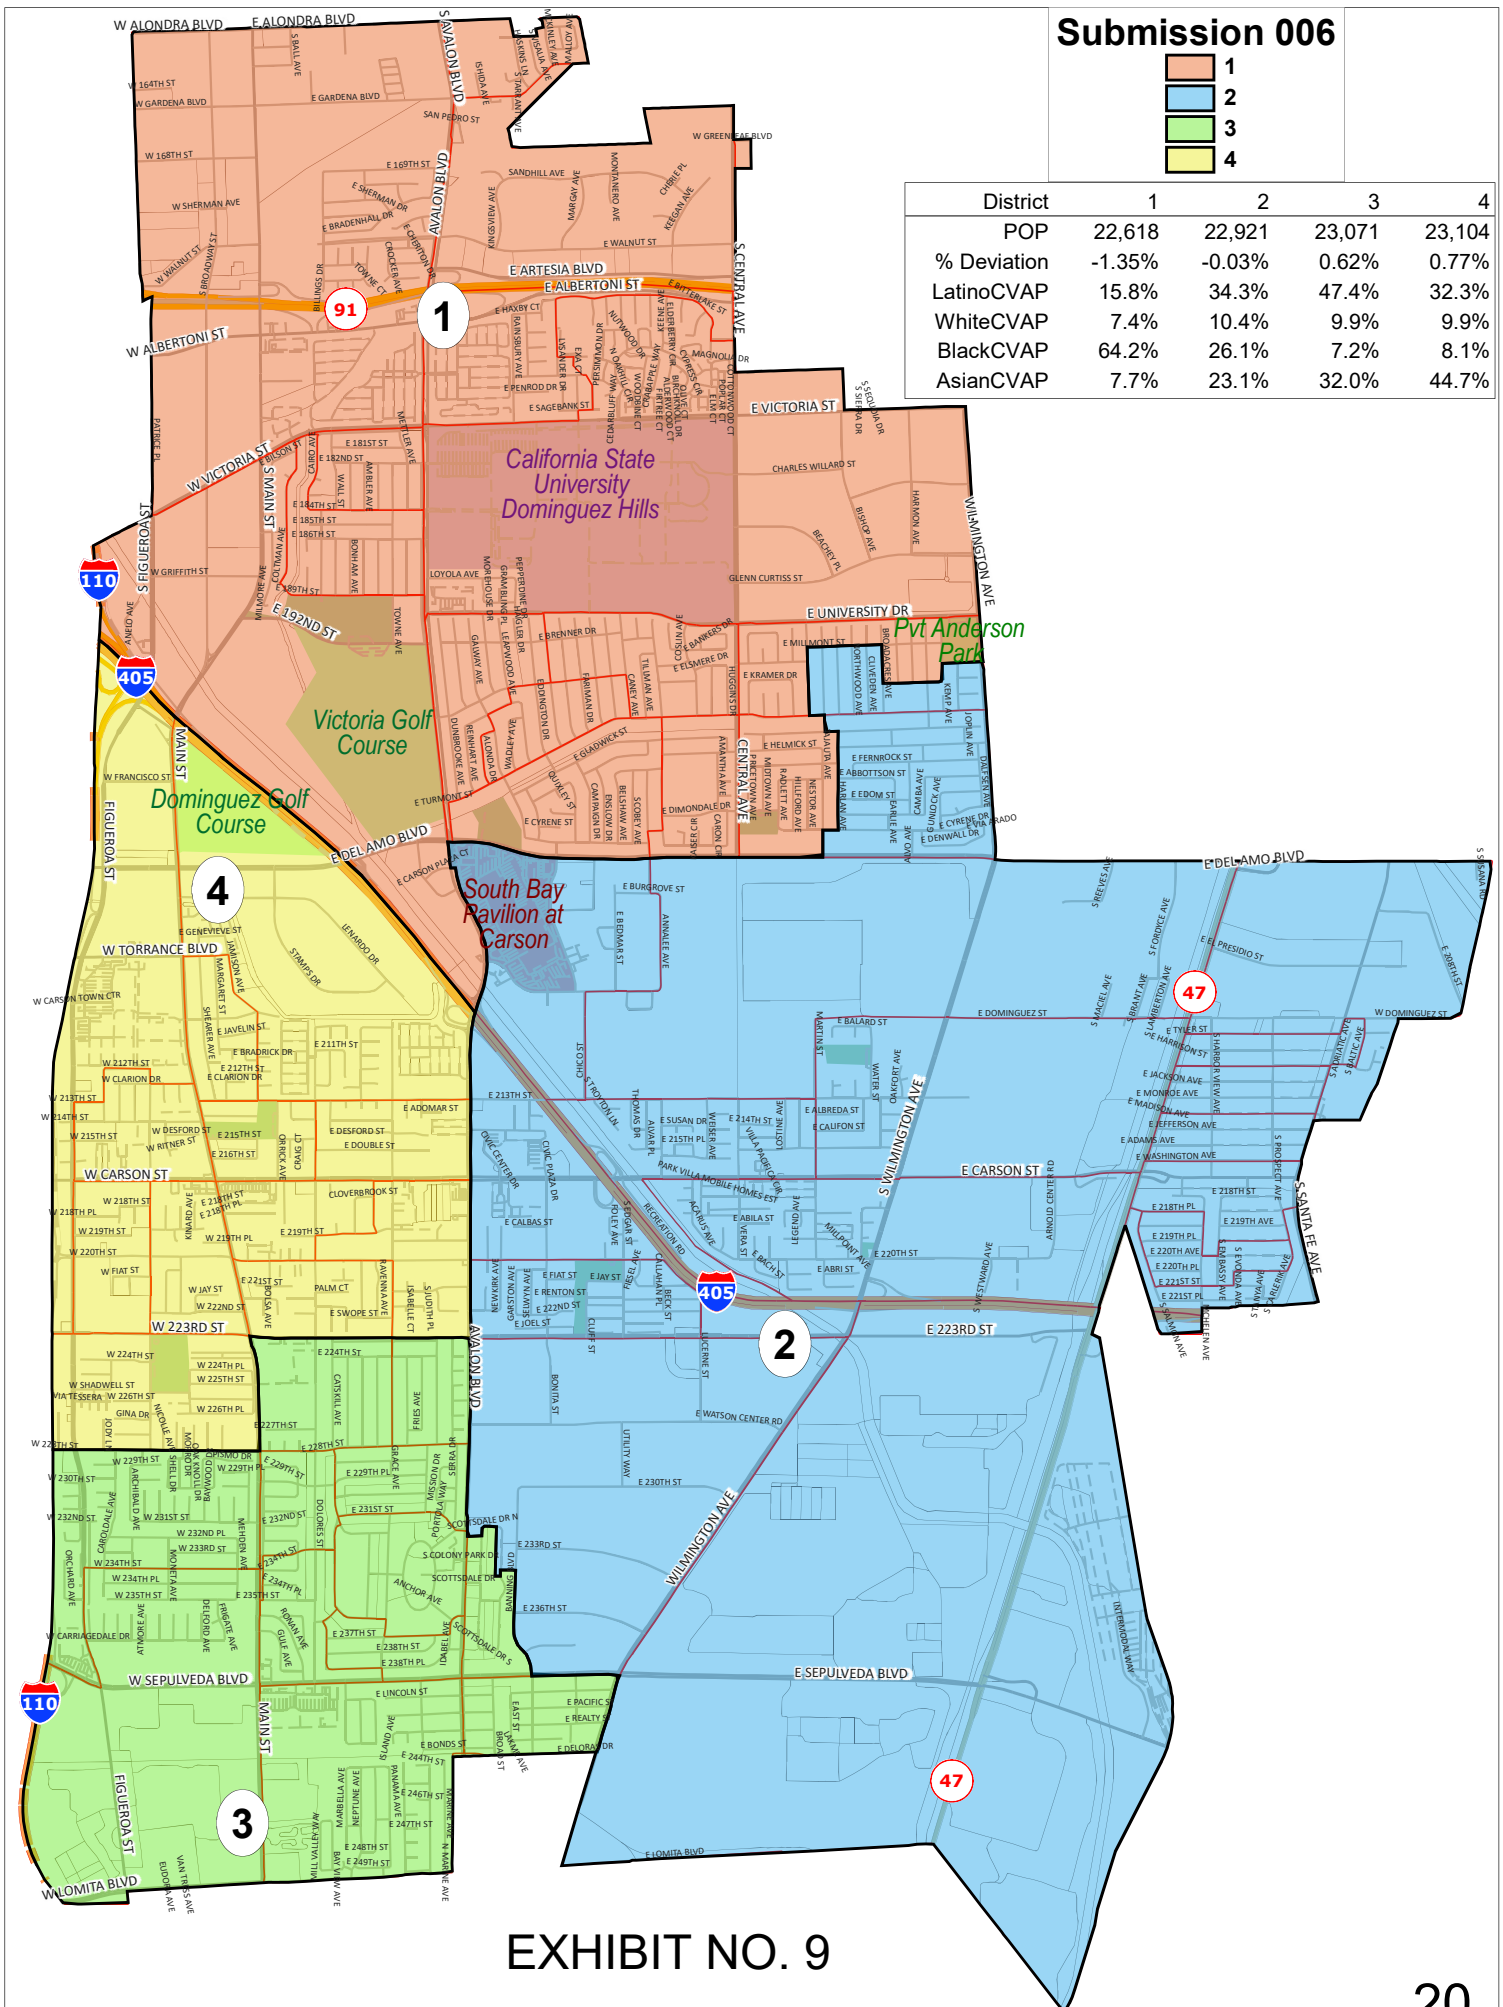

Submission 006

District	1	2	3	4
POP	22,618	22,921	23,071	23,104
% Deviation	-1.35%	-0.03%	0.62%	0.77%
LatinoCVAP	15.8%	34.3%	47.4%	32.3%
WhiteCVAP	7.4%	10.4%	9.9%	9.9%
BlackCVAP	64.2%	26.1%	7.2%	8.1%
AsianCVAP	7.7%	23.1%	32.0%	44.7%

EXHIBIT NO. 9