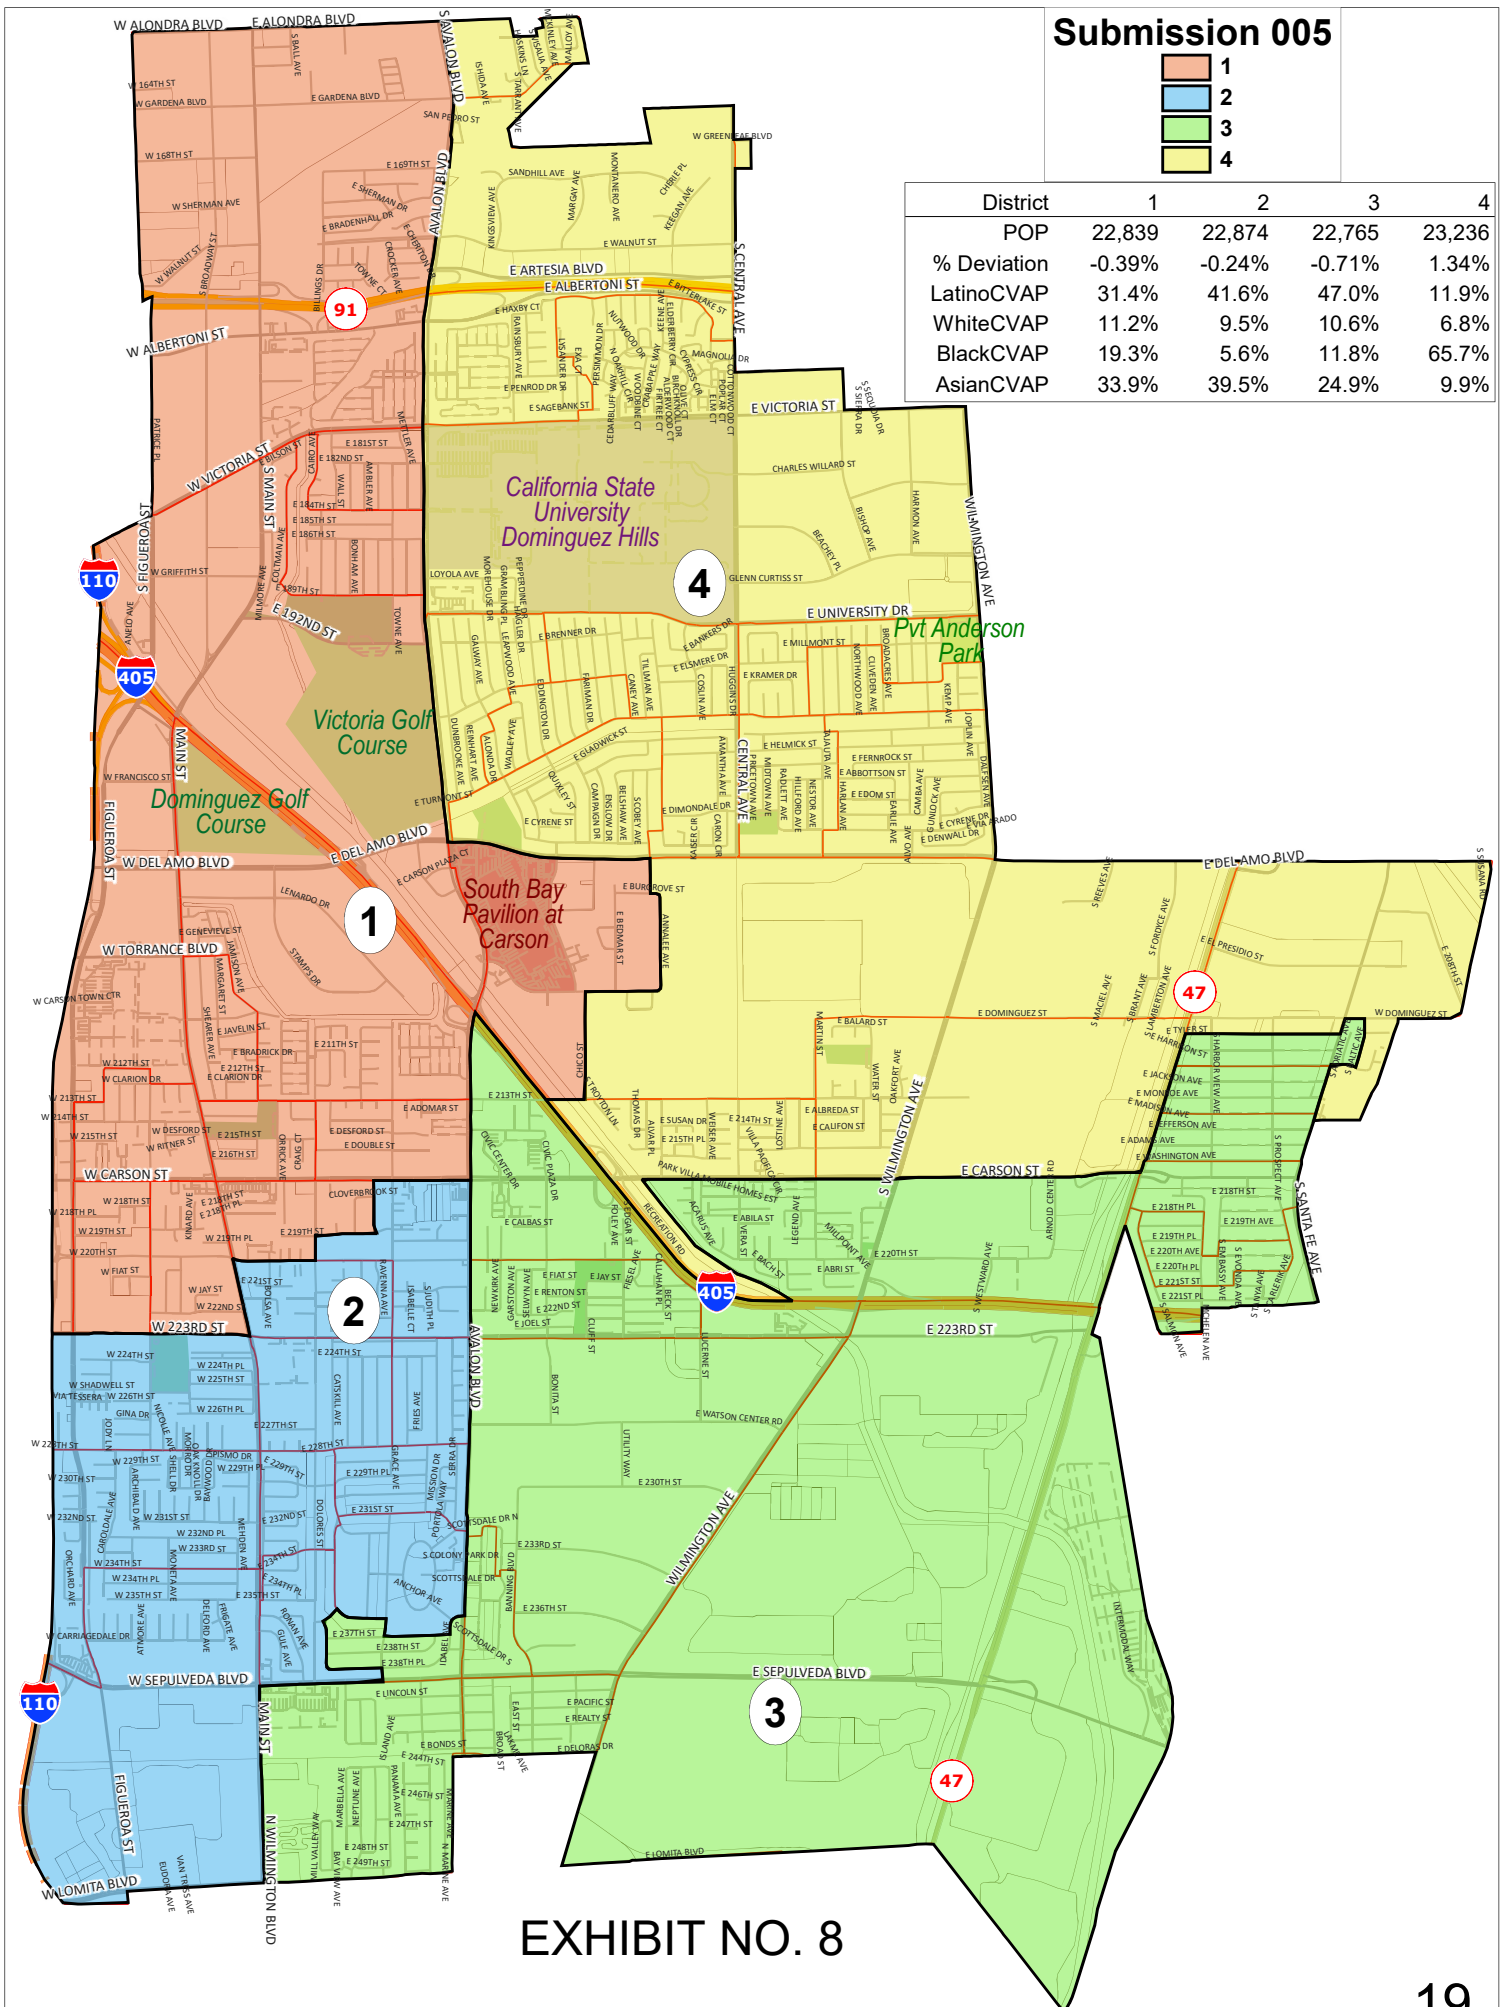

Submission 005

District	1	2	3	4
POP	22,839	22,874	22,765	23,236
% Deviation	-0.39%	-0.24%	-0.71%	1.34%
LatinoCVAP	31.4%	41.6%	47.0%	11.9%
WhiteCVAP	11.2%	9.5%	10.6%	6.8%
BlackCVAP	19.3%	5.6%	11.8%	65.7%
AsianCVAP	33.9%	39.5%	24.9%	9.9%

EXHIBIT NO. 8