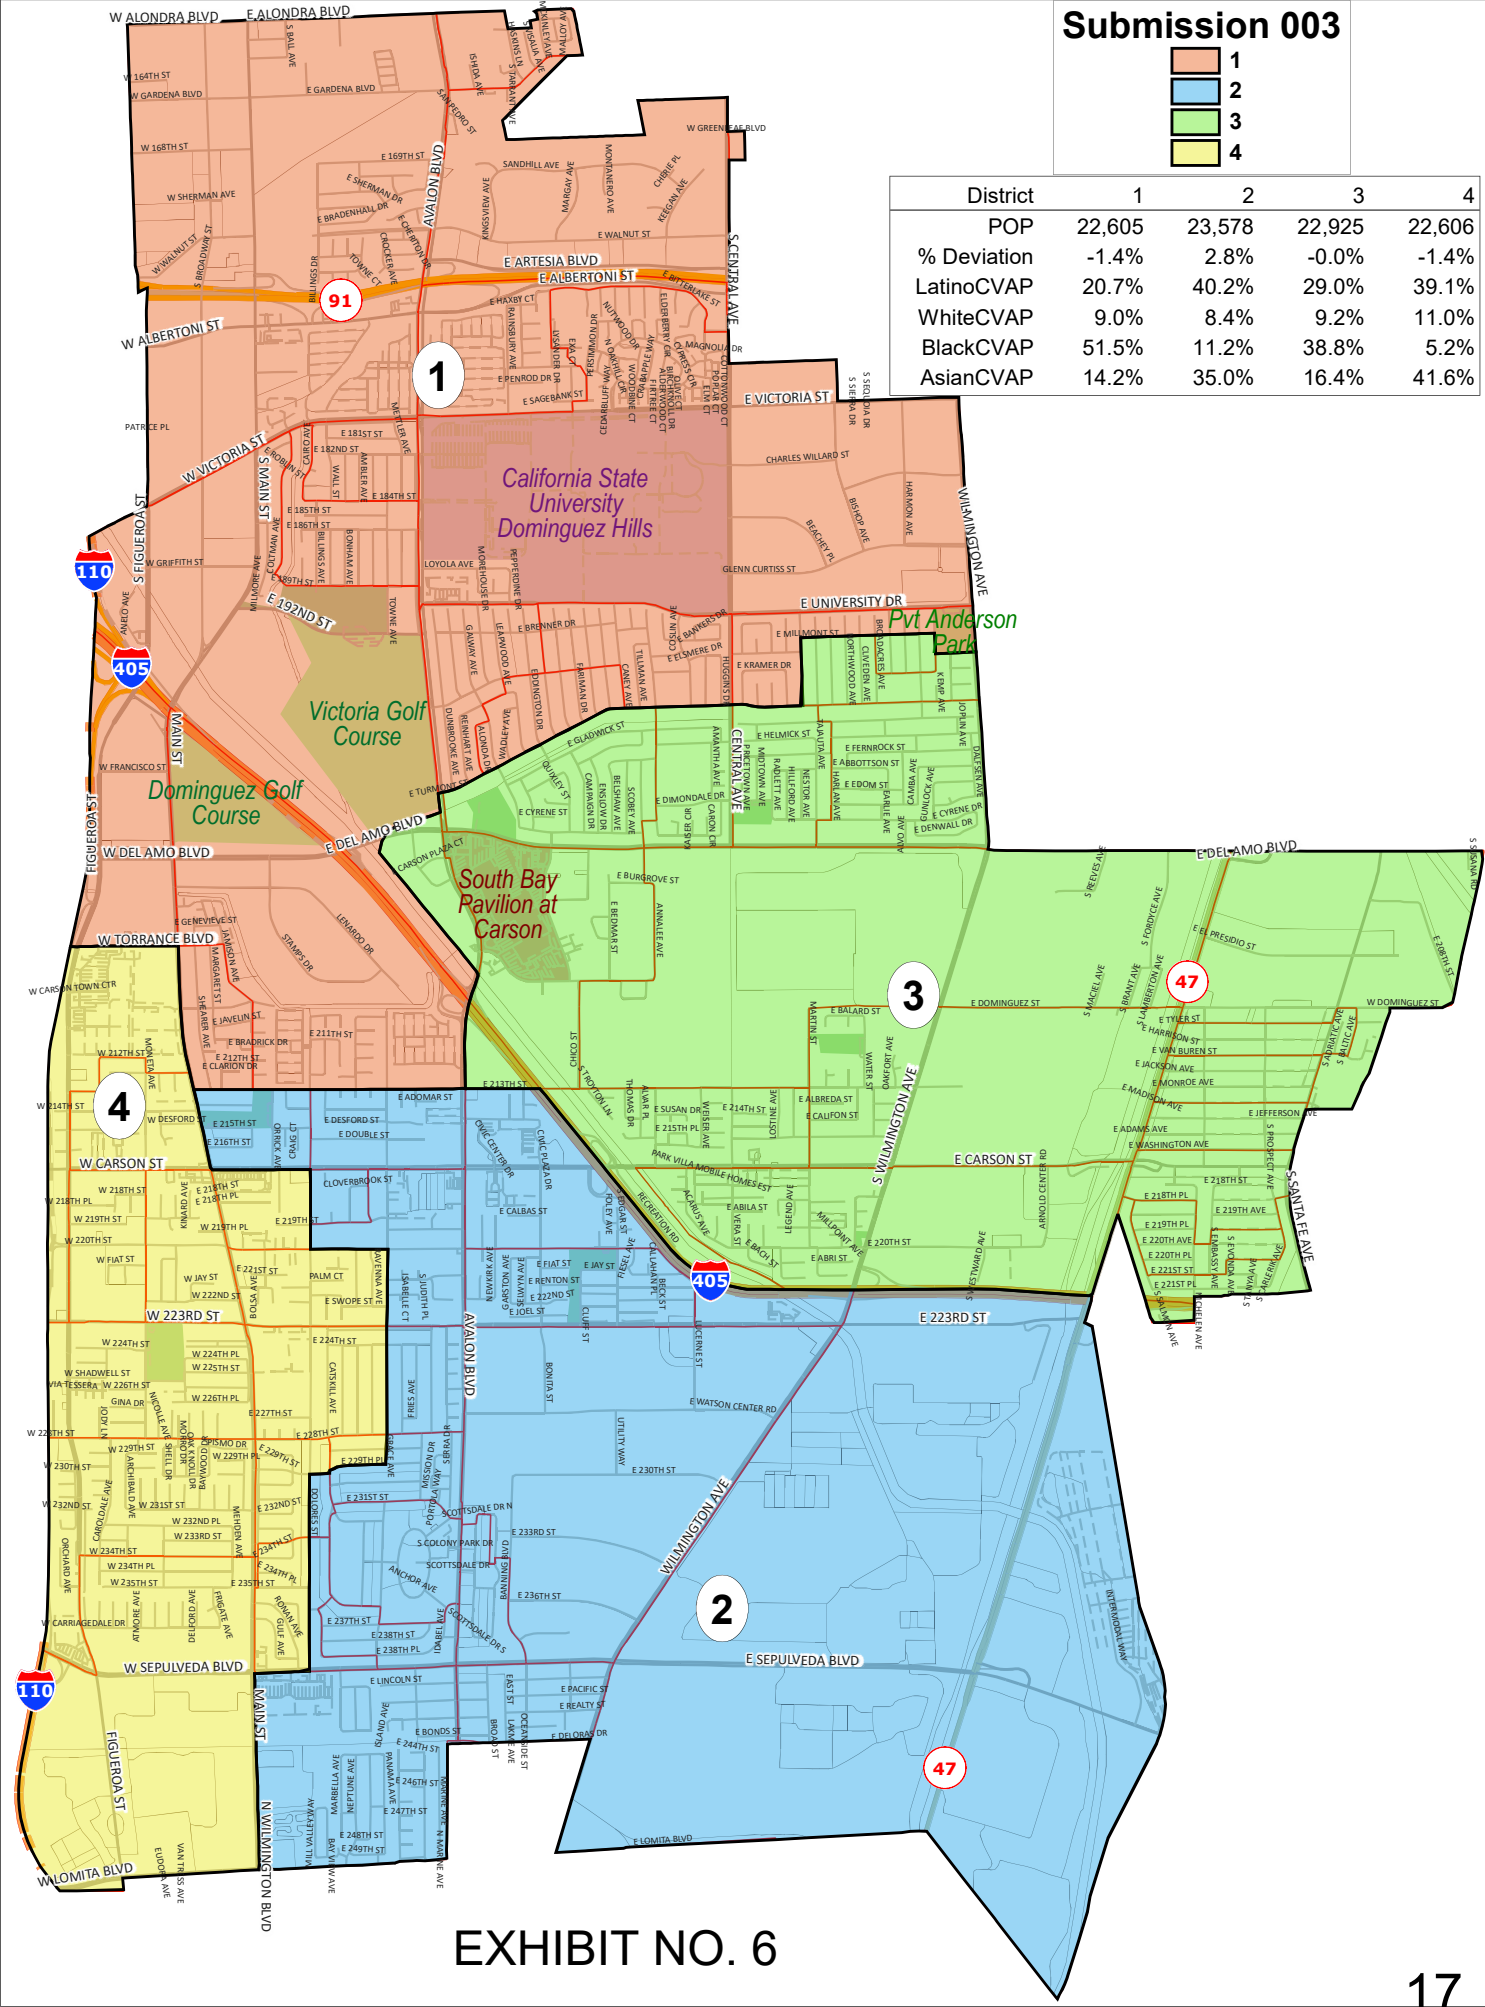

Submission 003

District	1	2	3	4
POP	22,605	23,578	22,925	22,606
% Deviation	-1.4%	2.8%	-0.0%	-1.4%
LatinoCVAP	20.7%	40.2%	29.0%	39.1%
WhiteCVAP	9.0%	8.4%	9.2%	11.0%
BlackCVAP	51.5%	11.2%	38.8%	5.2%
AsianCVAP	14.2%	35.0%	16.4%	41.6%

EXHIBIT NO. 6