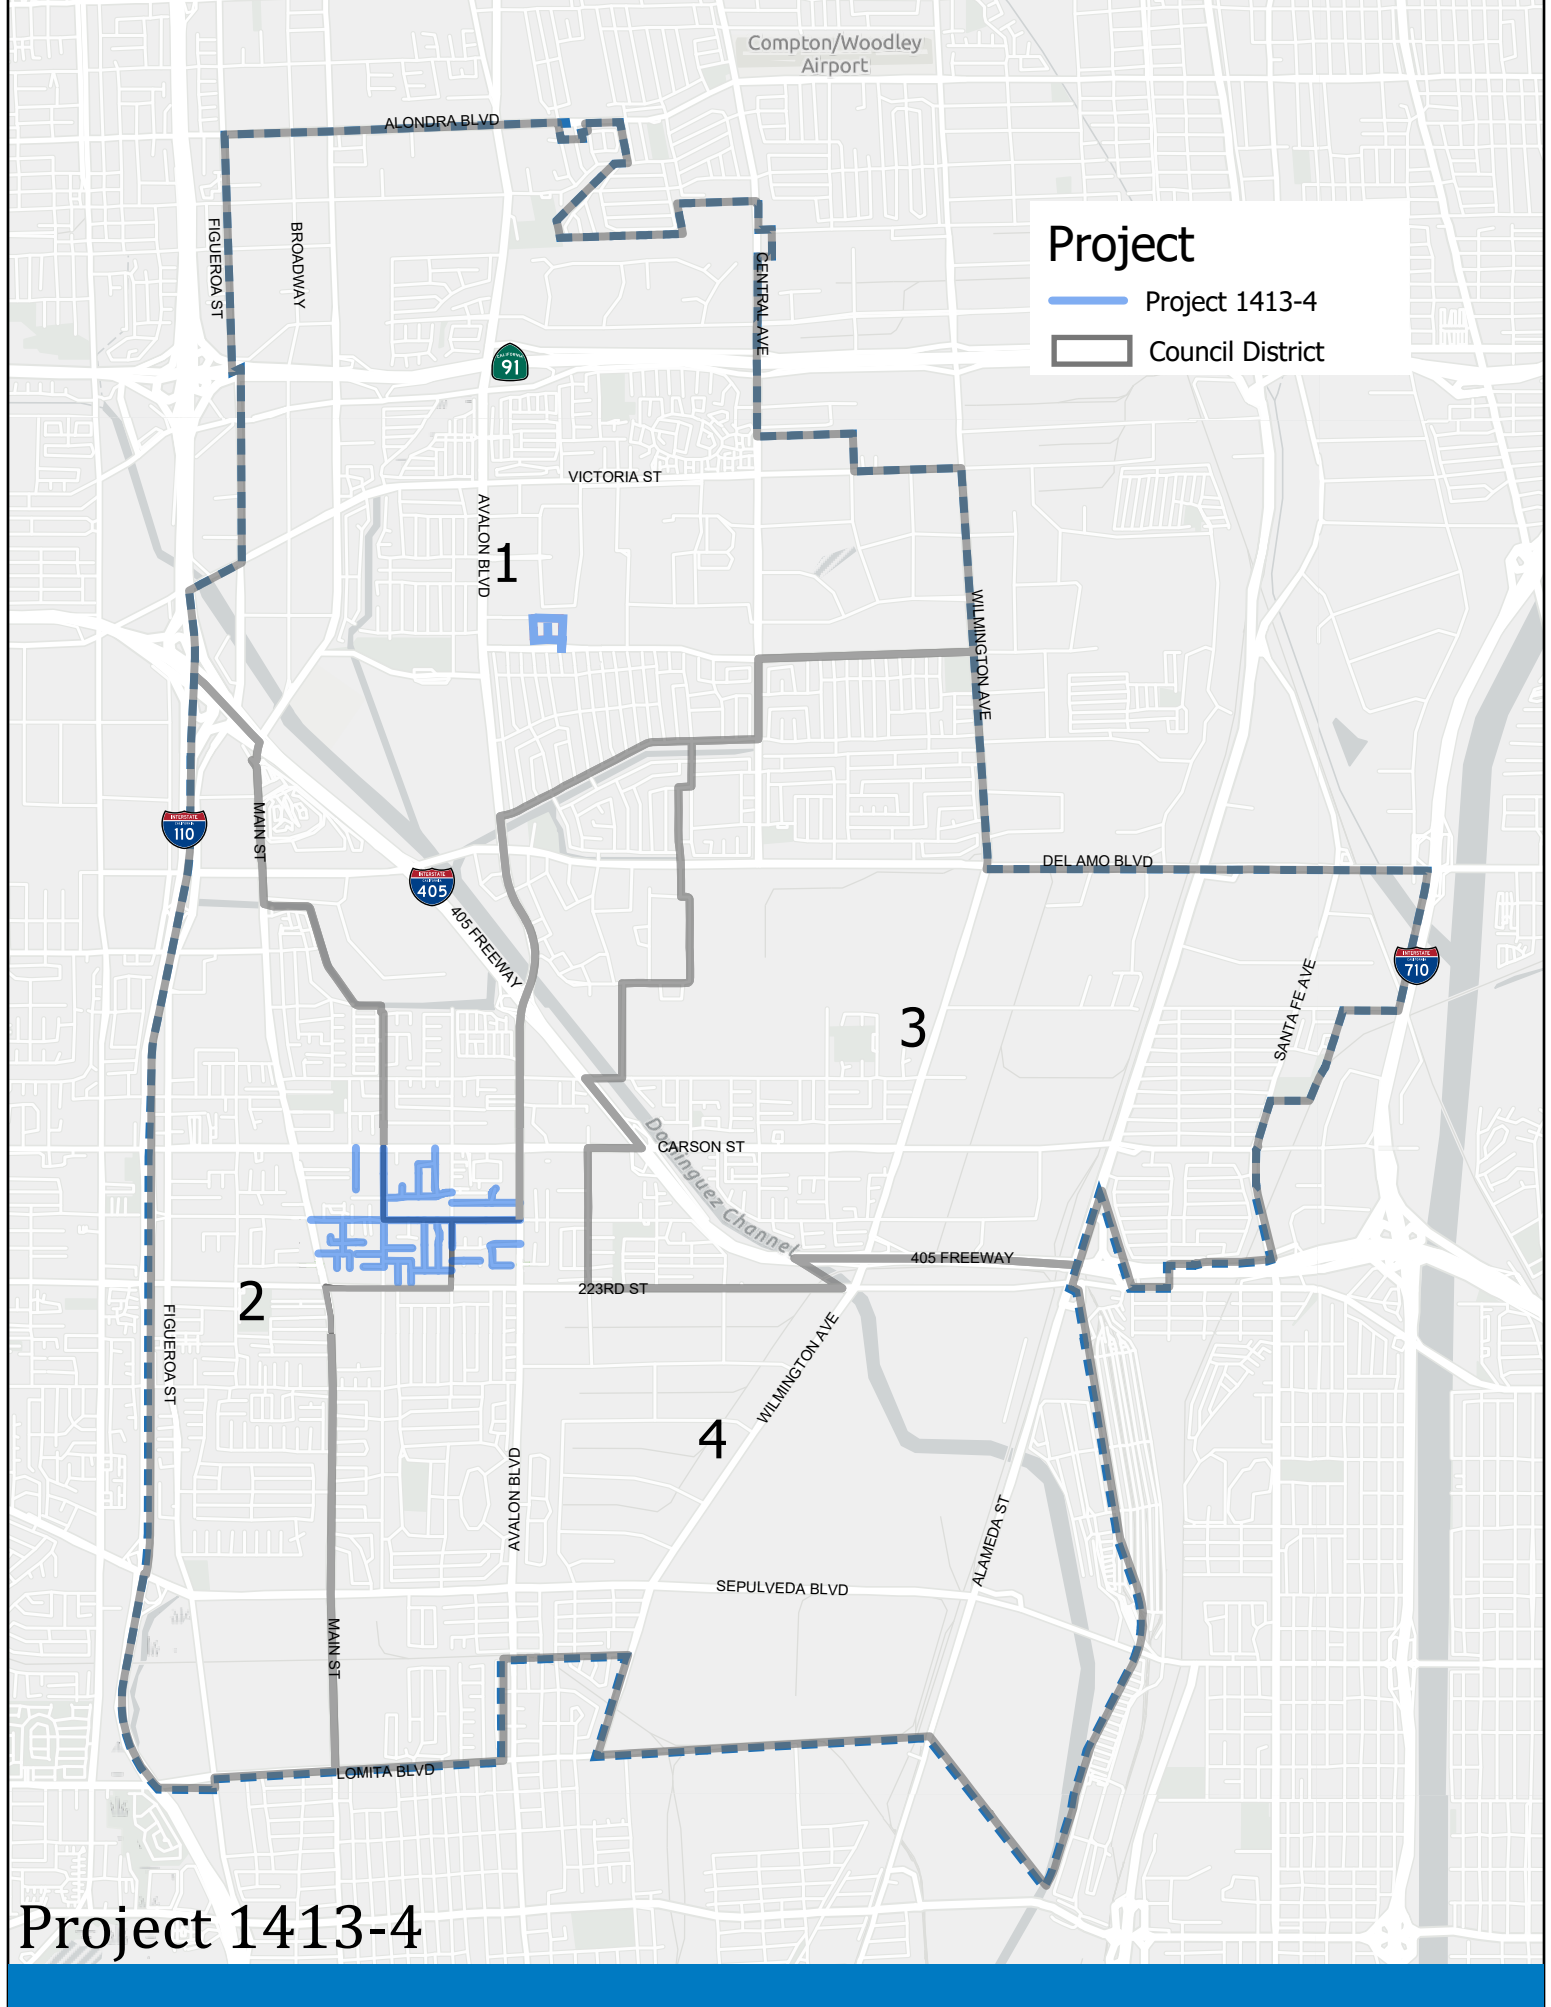

Compton/Woodley
Airport

Project

— Project 1413-4

▭ Council District

Project 1413-4