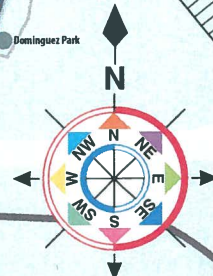

CARSON california CIRCUIT

LEGEND

CARSON CIRCUIT ROUTES		REGIONAL TRANSIT LINES	Other
A	Cal State Dominguez Hills	MTA	Parks
B	Keystone	TORRANCE TRANSIT	Regional Stops
C	Scottsdale	GARDENA MUNICIPAL BUS	College
D	Metro Blue Line 1	LONG BEACH TRANSIT	City Hall/Community Center
E	Del Amo	CARSON SHUTTLE	Schools
F	Civic Center	METROLINK (BLUE LINE)	Metro Station
G	Metro Blue Line 2		
H	Hemwegway Park		
S	North South Shuttle		

SEE OTHER SIDE FOR INDIVIDUAL ROUTES AND SCHEDULES

OPERATING HOURS OF REGIONAL TRANSIT LINES

SERVICE	MONDAY-FRIDAY		SATURDAY		SUNDAY	
	BEGINS	ENDS	BEGINS	ENDS	BEGINS	ENDS
Metro Rail Blue Line	5:00AM	12:00AM	5:00AM	12:00AM	5:00AM	12:00AM
Metro Rail Green Line	5:00AM	12:00AM	5:00AM	12:00AM	5:00AM	12:00AM
MTA Lines	#446/447	4:45AM - 4:20AM	4:45AM - 4:20AM	4:45AM - 4:20AM	4:45AM - 4:20AM	4:20AM - 4:20AM
	#53	4:00AM - 12:15AM	4:00AM - 12:15AM	4:00AM - 12:15AM	4:00AM - 12:15AM	
	#127	4:30AM - 8:00PM				
	#130	6:00AM - 8:15PM	6:00AM - 8:15PM	7:00AM - 6:00PM	6:00PM - 6:00PM	
	#202	4:30AM - 8:30PM	5:00AM - 9:00PM	5:00AM - 9:00PM	5:00AM - 9:00PM	
	#205	4:30AM - 10:41PM	5:10AM - 10:15PM	5:10AM - 10:15PM	5:10AM - 7:50PM	
Torrance Transit Lines	#3	4:00AM - 9:55PM	5:05AM - 8:55PM	6:30AM - 8:55PM	6:30AM - 8:55PM	
	#6 (Peak Only)	6:00AM - 7:35PM			12:15A - 12:15A	
Gardena Municipal Bus Lines	#3	5:50AM - 6:50PM	6:50AM - 5:50PM	5:30AM - 6:50PM	6:50PM - 6:50PM	
Long Beach Transit Lines	#191/192	5:15AM - 7:30PM	6:00AM - 7:40PM	6:00AM - 7:40PM	6:00AM - 7:40PM	