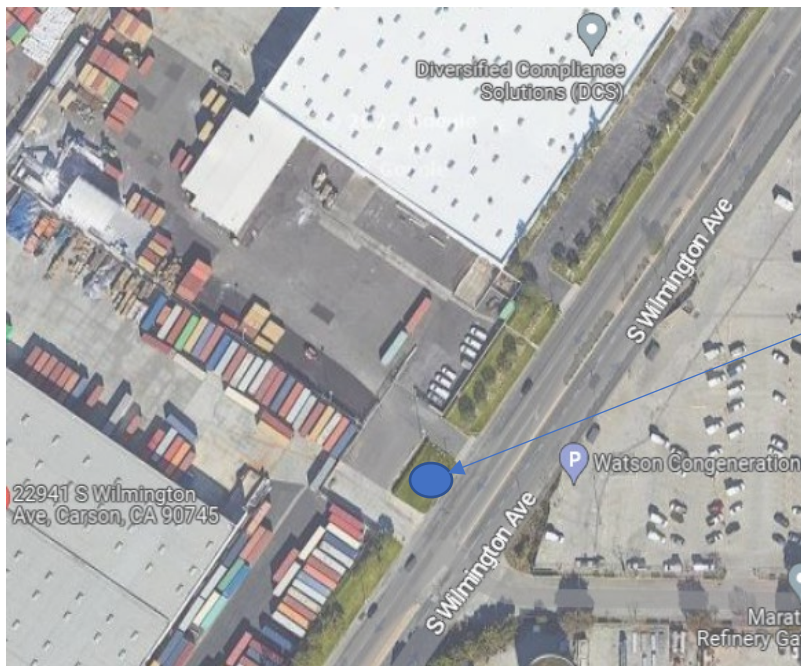

EXHIBIT NO. 3

Carson St

New pole and sign

Wilmington Ave

Install sign on existing light post

22010 S. Wilmington Ave. Carson, CA 90745

Install sign on post with no trucks over 3 ton sign

Wilmington Avenue & 223rd St

Install sign on existing light post

Avalon & Realty

Install signs on existing light posts

Avalon & Railroad

Install sign on existing light post

Wilmington Ave – South of 223rd

Install sign on existing light post

22941 S Wilmington Ave

Install sign on existing light post

23227 S Wilmington Ave, Carson, CA

Carriage Crest Park – Sepulveda / Figueroa

Del Amo / Wilmington – Kinder Morgan

Central Ave north of Victoria – Both sides of the street

Martin Street south of Carson Street – both sides of the street