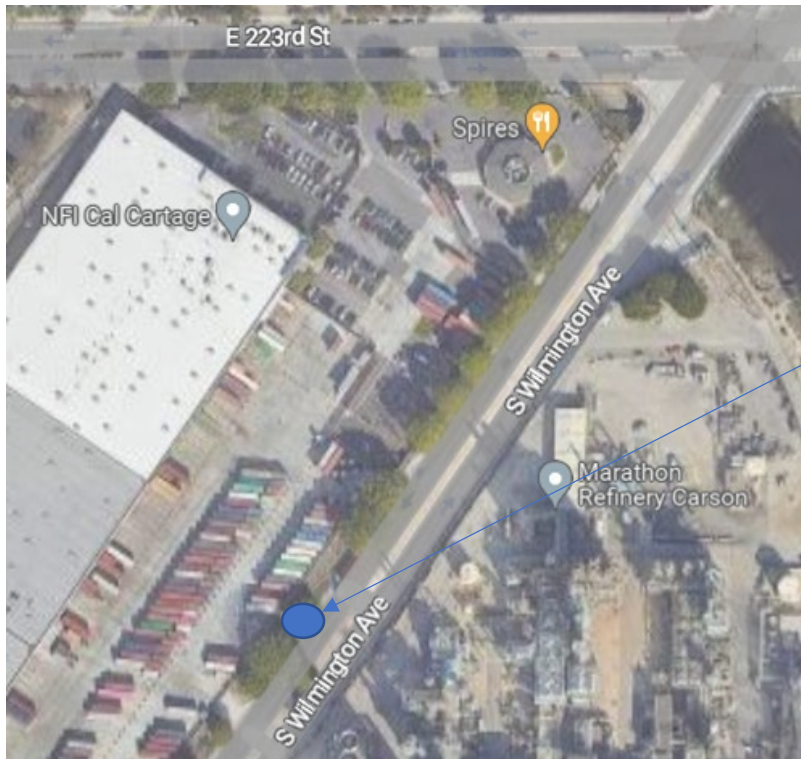

EXHIBIT NO. 3

Carson St

New pole and sign

Wilmington Ave

Install sign on existing light post

22010 S. Wilmington Ave. Carson, CA 90745

Install sign on post with no trucks over 3 ton sign

Wilmington Avenue & 223rd St

Install sign on existing light post

Avalon & Realty

Install signs on existing light posts

Avalon & Railroad

Install sign on existing light post

Wilmington Ave – South of 223rd

Install sign on existing light post

22941 S Wilmington Ave

Install sign on existing light post

23227 S Wilmington Ave, Carson, CA

Carriage Crest Park – Sepulveda / Figueroa

Del Amo / Wilmington – Kinder Morgan

Central Ave north of Victoria – Both sides of the street

Martin Street south of Carson Street – both sides of the street