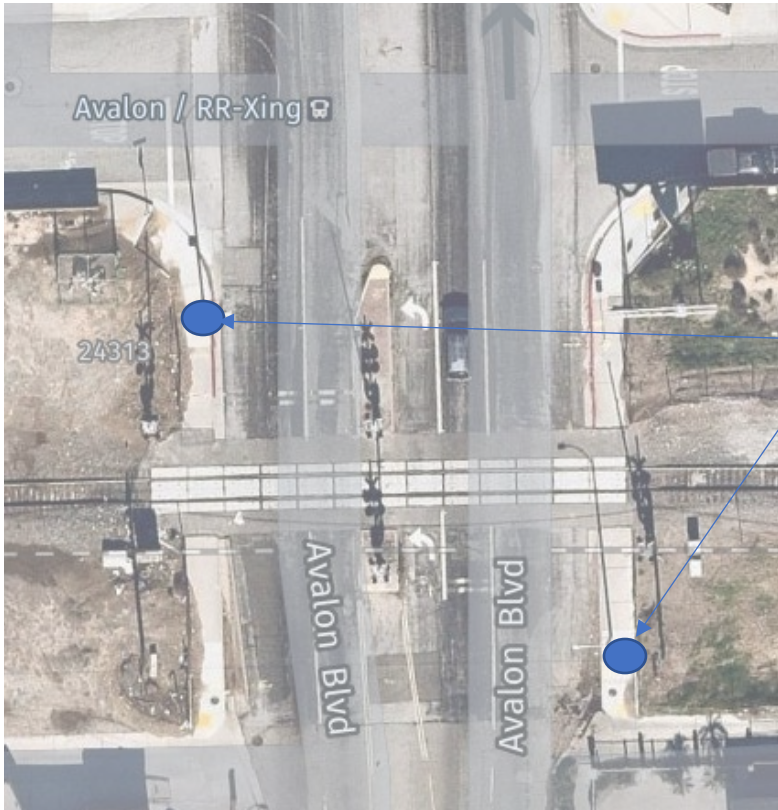

EXHIBIT NO. 3

Carson St

New pole and sign

Wilmington Ave

Install sign on existing light post

22010 S. Wilmington Ave. Carson, CA 90745

Install sign on post with no trucks over 3 ton sign

Wilmington Avenue & 223rd St

Install sign on existing light post

Avalon & Realty

Install signs on existing light posts

Avalon & Railroad

Install sign on existing light post

Wilmington Ave – South of 223rd

Install sign on existing light post

22941 S Wilmington Ave

Install sign on existing light post

23227 S Wilmington Ave, Carson, CA

Carriage Crest Park – Sepulveda / Figueroa

Del Amo / Wilmington – Kinder Morgan

Central Ave north of Victoria – Both sides of the street

Martin Street south of Carson Street – both sides of the street