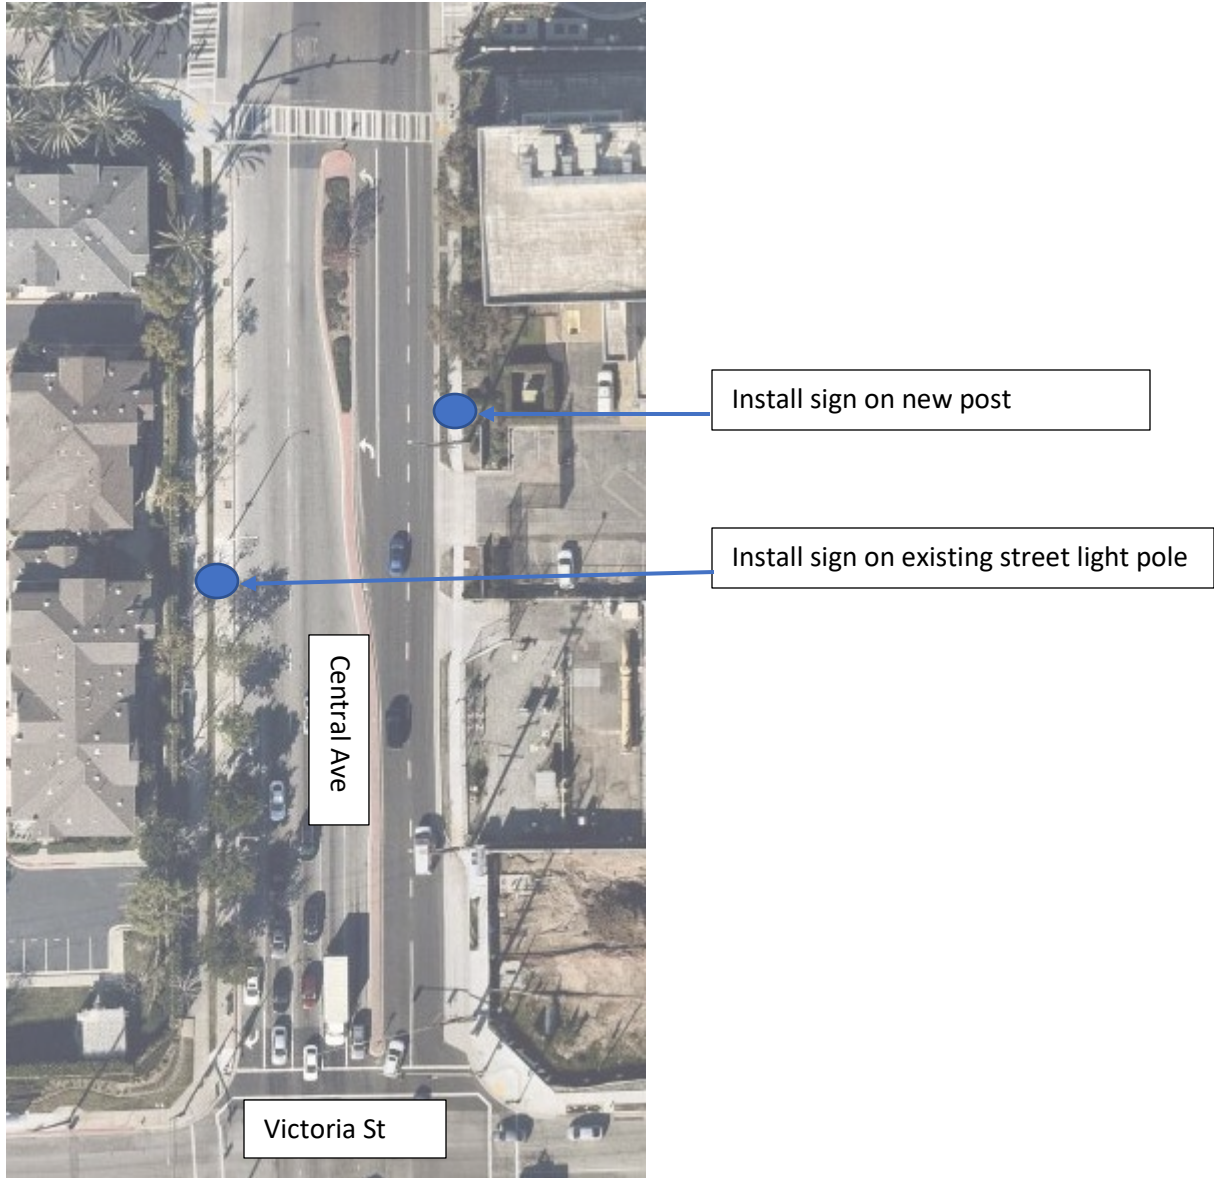

EXHIBIT NO. 3

Carson St

New pole and sign

Wilmington Ave

Install sign on existing light post

22010 S. Wilmington Ave. Carson, CA 90745

Install sign on post with no trucks over 3 ton sign

Wilmington Avenue & 223rd St

Install sign on existing light post

Avalon & Realty

Install signs on existing light posts

Avalon & Railroad

Install sign on existing light post

Wilmington Ave – South of 223rd

Install sign on existing light post

22941 S Wilmington Ave

Install sign on existing light post

23227 S Wilmington Ave, Carson, CA

Carriage Crest Park – Sepulveda / Figueroa

Del Amo / Wilmington – Kinder Morgan

Central Ave north of Victoria – Both sides of the street

Install sign on existing street light pole

Wilmington Ave

University Dr

Wilmington Ave north of University Dr.– west side of the street for SB traffic

Carson St

Martin St

Install sign on new post

Install sign on new post