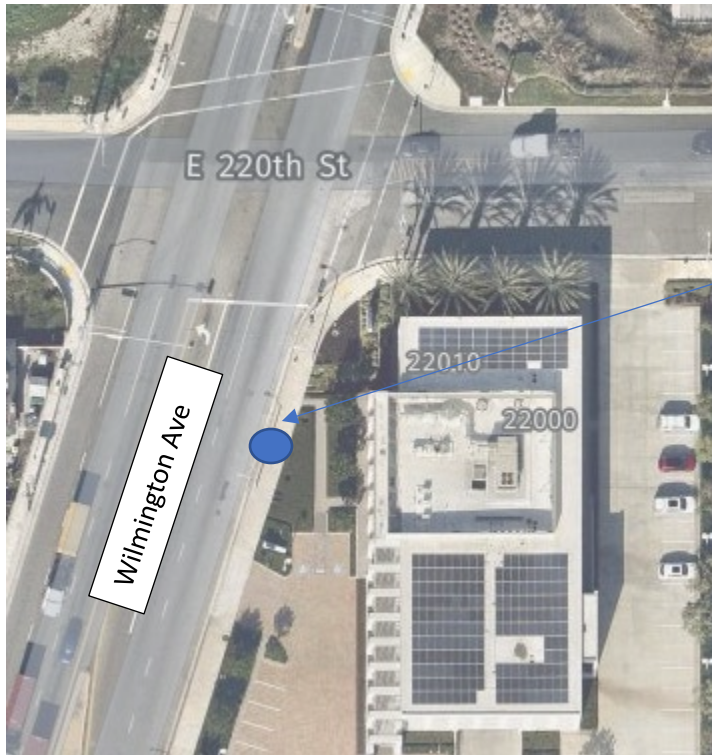

EXHIBIT NO. 3

Carson St

New pole and sign

Wilmington Ave

Install sign on existing light post

22010 S. Wilmington Ave. Carson, CA 90745

Install sign on post with no trucks over 3 ton sign

Wilmington Avenue & 223rd St

Install sign on existing light post

Avalon & Realty

Install signs on existing light posts

Avalon & Railroad

Install sign on existing light post

Wilmington Ave – South of 223rd

Install sign on existing light post

22941 S Wilmington Ave

Install sign on existing light post

23227 S Wilmington Ave, Carson, CA

Carriage Crest Park – Sepulveda / Figueroa

Del Amo / Wilmington – Kinder Morgan

Central Ave north of Victoria – Both sides of the street

Martin Street south of Carson Street – both sides of the street