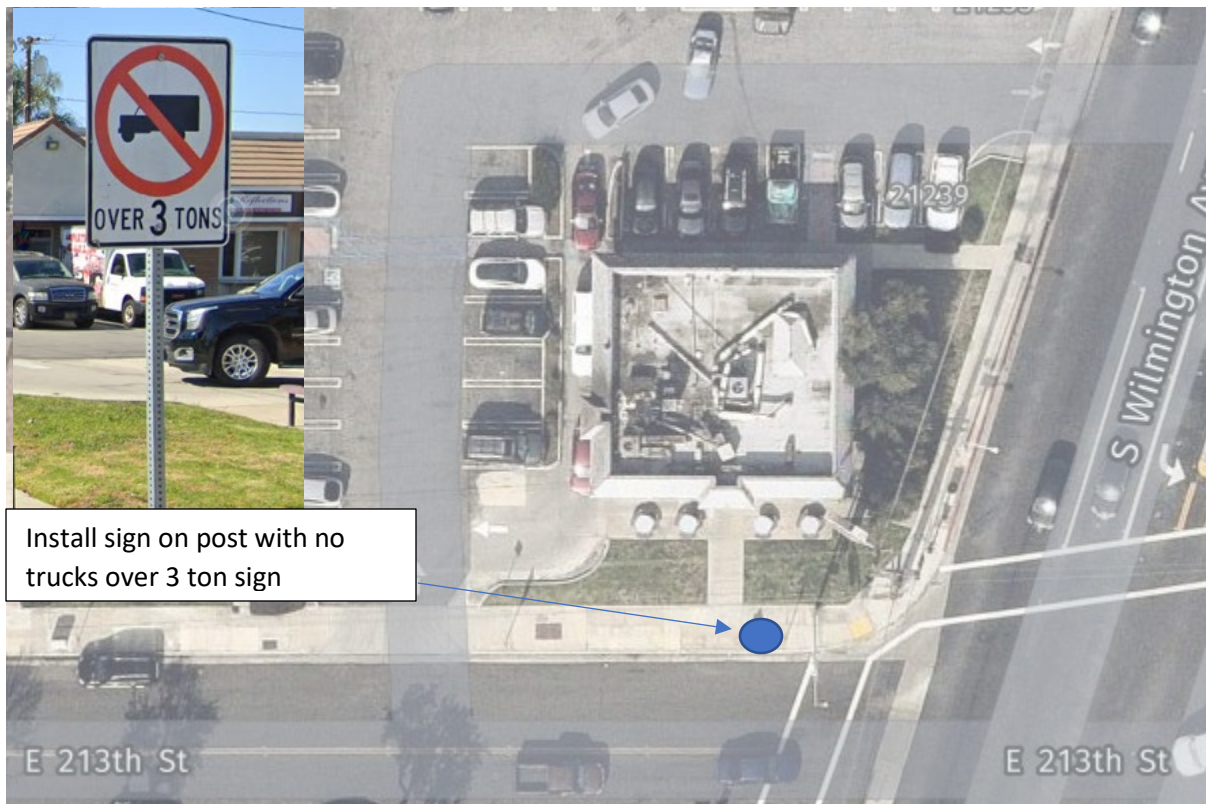

EXHIBIT NO. 3

Carson St

New pole and sign

Wilmington Ave

Install sign on existing light post

22010 S. Wilmington Ave. Carson, CA 90745

Install sign on post with no trucks over 3 ton sign

Wilmington Avenue & 223rd St

Install sign on existing light post

Avalon & Realty

Install signs on existing light posts

Avalon & Railroad

Install sign on existing light post

Wilmington Ave – South of 223rd

Install sign on existing light post

22941 S Wilmington Ave

Install sign on existing light post

23227 S Wilmington Ave, Carson, CA

Carriage Crest Park – Sepulveda / Figueroa

Del Amo / Wilmington – Kinder Morgan

Central Ave north of Victoria – Both sides of the street

Martin Street south of Carson Street – both sides of the street